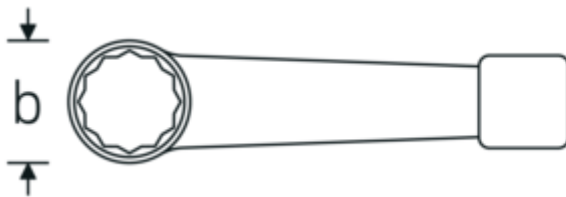

## Impact ring wrench, metric

**4205**

Product no. **42050100**  
GTIN **4018754024377**  
Model **4205 100**

**Label.** Impact ring wrench Wrench size 100mm L.400mm

### Technical Drawing.

### Technical Attributes.

a	41,5 mm
Width mm (b)	152 mm
DIN	DIN 7444
Length mm (L)	400 mm
Wrench width 1 [mm]	100 mm

### Logistics data.

Depth mm (IFS)	420
Width mm (IFS)	155
Height mm (IFS)	45
Length (packed, mm)	420
Width (packed, mm)	155
Height (packed, mm)	45
Volume (packed, dm <sup>3</sup> )	2.9295 dm <sup>3</sup>
Product no.	42050100
Weight (gross, kg)	6,560
Weight PAP (kg)	0,000
Weight PVC (kg)	0,000
GTIN	4018754024377
Country of origin	GERMANY