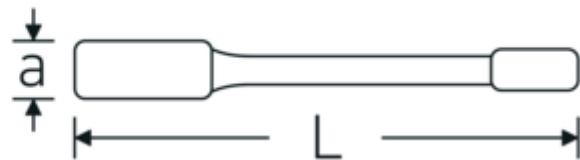

## Impact ring wrench, metric

**4205**

Product no. **42050100**  
GTIN **4018754024377**  
Model **4205 100**

**Label.** Impact ring wrench Wrench size 100mm L.400mm

### Technical Drawing.

### Technical Attributes.

a	41,5 mm
Width mm (b)	152 mm
DIN	DIN 7444
Length mm (L)	400 mm
Wrench width 1 [mm]	100 mm

42050180	4205 180	Impact ring wrench Wrench size 180mm L.650mm	4018754024537
42050210	4205 210	Impact ring wrench Wrench size 210mm L.750mm	4018754024575