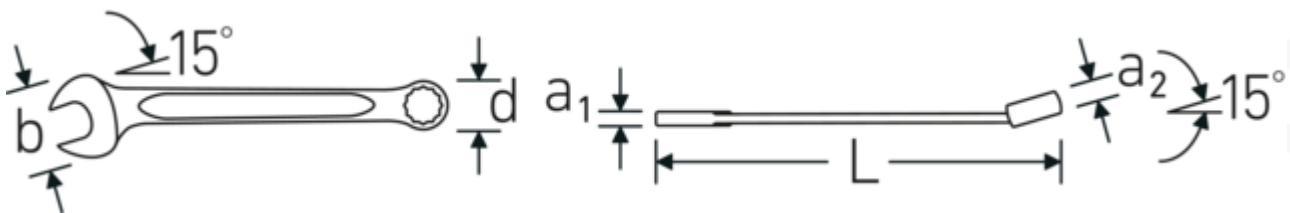

Combination spanner OPEN BOX, inch
OPEN BOX 13a

Product no. **40485454**
GTIN **4018754157235**
Model **OPEN BOX 13a 1 3/16**

Label. Combination spanner OPEN BOX long Spanner size 1 3/16 " L.332mm

Features. • Chrome Alloy Steel, chrome plated

Advantages.

Made in Germany – STAHLWILLE Combination spanner OPEN BOX, inch , open end 15 °angled, length 332 mm, DIN 3113 Form A / ISO 7738 Form A, , 40485454.

Technical Drawing.

Technical Attributes.

a1	8,9 mm
a2	16,5 mm
Width mm (b)	66 mm
d	43,2 mm

Logistics data.

Depth mm (IFS)	333
Width mm (IFS)	66
Height mm (IFS)	16
Length (packed, mm)	340
Width (packed, mm)	70

DIN	DIN 3113 Form A / ISO 7738 Form A	Height (packed, mm)	17
Length mm (L)	332 mm	Volume (packed, dm3)	0.4046 dm3
Jaw angle	15 °	Art. no.	40485454
Ring position	15 °	Weight (gross, kg)	0,398
Spanner width 1 [inch]	1 3/16 "	Weight PAP (kg)	0,000
Spanner width s 2 [inch]	1 3/16 "	Weight PVC (kg)	0,008
		GTIN	4018754157235
		Country of origin	GERMANY
		Region of origin	Nordrhein-Westfalen
		WEEE/ElektroG	nicht ear-pflichtig
		Customs tariff no.	82041100
		Packing standard	1
		Weight	398 g