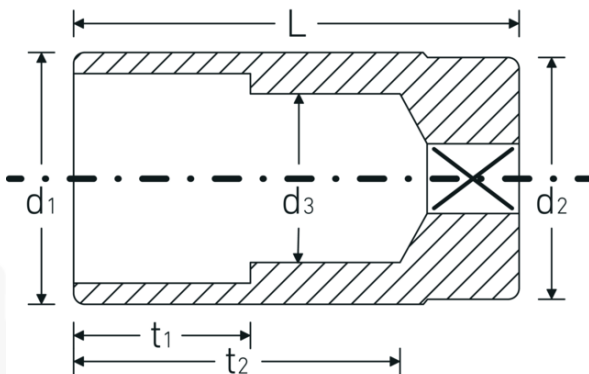

Technical Drawing.

Technical Attributes.

Drive profile bi-hex AS-Drive®

Logistics data.

Depth mm (IFS) 54