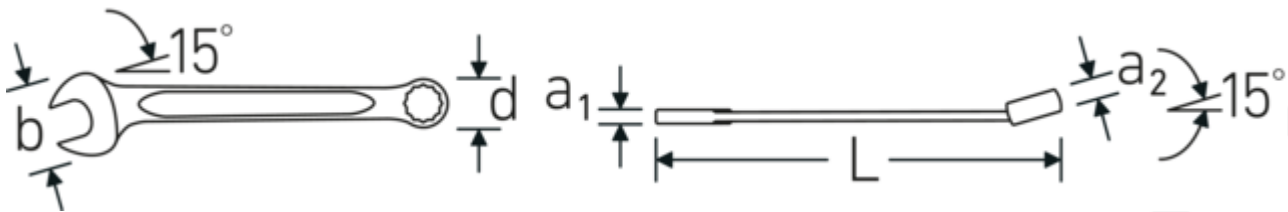

Combination wrench OPEN BOX, inch

OPEN BOX 13a

Product no. **40482222**
 GTIN **4018754020126**
 Model **OPEN BOX 13a 11/32**

Label. Combination wrench Wrench size 11/32 " L.120mm

Technical Drawing.

Technical Attributes.

a1	4,5 mm
a2	7 mm
Width mm (b)	21 mm
d	13,4 mm
DIN	DIN 3113 Form A / ISO 7738 Form A
Length mm (L)	120 mm
Jaw angle	15 °
Ring position	15 °
Wrench width 1 [inch]	11/32 "
Wrench width s 2 [inch]	11/32 "

Logistics data.

Depth mm (IFS)	120
Width mm (IFS)	20
Height mm (IFS)	9
Length (packed, mm)	120
Width (packed, mm)	42
Height (packed, mm)	30
Volume (packed, dm3)	0.1512 dm3
Product no.	40482222
Weight (gross, kg)	0,264
Weight PAP (kg)	0,000
Weight PVC (kg)	0,003
GTIN	4018754020126