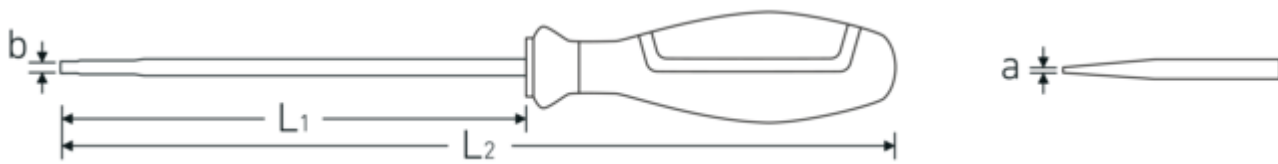

Technical Drawing.

Technical Attributes.

a	0,8 mm
Drive profile	Slot
Width mm (b)	4,0 mm
DIN	DIN EN 60900
Size	4
L1	100 mm
L2	205 mm

Logistics data.

Depth mm (IFS)	204
Width mm (IFS)	23
Height mm (IFS)	23
Length (packed, mm)	205
Width (packed, mm)	108
Height (packed, mm)	65
Volume (packed, dm³)	1.4391 dm³
Product no.	46603040
Weight (gross, kg)	0,543
Weight PAP (kg)	0,082
Weight PVC (kg)	0,000
GTIN	4018754279029
Country of origin	GERMANY
Region of origin	Nordrhein-Westfalen
WEEE/ElektroG	nicht ear-pflichtig
Customs tariff no.	82054000
Packing standard	10
Weight	46 g

Variants.

Product no.	Art. no. (ERP)	Description	GTIN
46603025	4660 VDE 1 0,4X 2,5X 75 VDE SCHLITZSCHRAUBENDREHER MIT DRALL-GRIFF	VDE electrician's slotted screwdriver DRALL+ 0,4mm x 2,5mm L.75mm	4018754278992
46603030	4660 VDE 2 0,5X 3,0X100 VDE SCHLITZSCHRAUBENDREHER MIT DRALL-GRIFF	VDE electrician's slotted screwdriver DRALL+ 0,5mm x 3,0mm L.100mm	4018754279005
46603035	4660 VDE 3 0,6X 3,5X100 VDE SCHLITZSCHRAUBENDREHER MIT DRALL-GRIFF	VDE electrician's slotted screwdriver DRALL+ 0,6mm x 3,5mm L.100mm	4018754279012