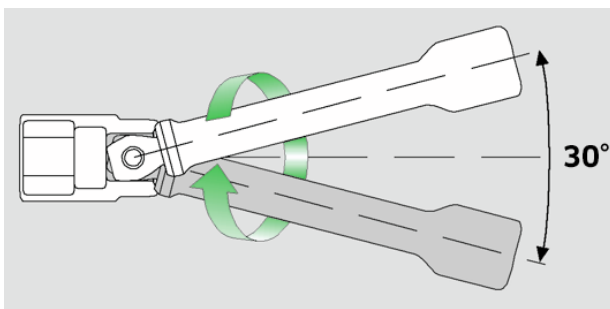

#### Label.

3/8 " Wobble-Drive extension L.160mm

## Technical Attributes.

External square drive (inch)	3/8
Internal square drive (inch)	3/8 "
d	17 mm
Size	6
Length mm (L)	160 mm

## Logistics data.

Depth mm (IFS)	160
Width mm (IFS)	17
Height mm (IFS)	17
Length (packed, mm)	160
Width (packed, mm)	45
Height (packed, mm)	30
Volume (packed, dm3)	0.216 dm3
Product no.	12010009
Weight (gross, kg)	0,641
Weight PAP (kg)	0,000
Weight PVC (kg)	0,005
GTIN	4018754091133
Country of origin	GERMANY
Region of origin	Nordrhein-Westfalen
WEEE/ElektroG	nicht ear-pflichtig
Customs tariff no.	82042000