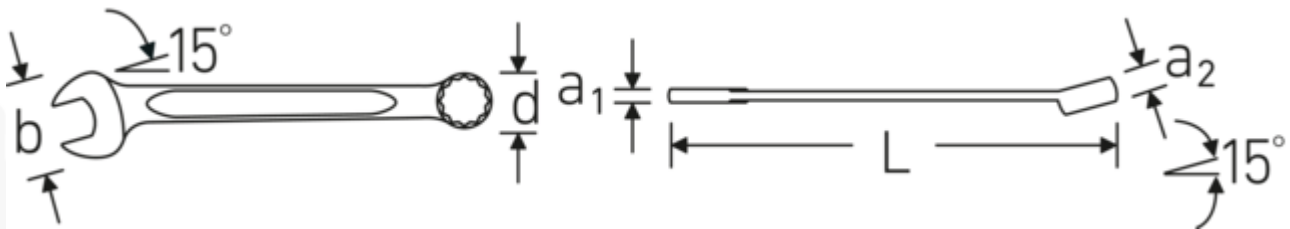

Combination spanner, inch

130a

Product no. 40571818
GTIN 4018754020638
Model 130a 9/32

Label. Combination spanner Spanner size 9/32 " L.110mm

Features.

- Fed. Spec. GGG-W-636 E
- HPQ® heavy-duty steel, chrome-plated

Advantages.

Made in Germany – STAHLOWILLE Combination spanner, inch , open end 15 °angled, length 110 mm, Fed. Spec. GGG-W-636 E , 40571818

The double-T profile gives the spanner outstanding bending strength.

The distinctive STAHLOWILLE rounded finish gives the spanner a non-slip and pleasant feel for safe working, even with oil-smearred hands.

Technical Drawing.

Technical Attributes.

a1 4,1 mm

Logistics data.

Depth mm (IFS) 109

a2	6 mm	Width mm (IFS)	15
Width mm (b)	15,5 mm	Height mm (IFS)	8
d	10,9 mm	Length (packed, mm)	115
DIN	Fed. Spec. GGG- W-636 E	Width (packed, mm)	38
Length mm (L)	110 mm	Height (packed, mm)	25
Jaw angle	15 °	Volume (packed, dm3)	0.10925 dm3
Ring position	15 °	Art. no.	40571818
Spanner width 1 [inch]	9/32 "	Weight (gross, kg)	0,160
Spanner width s 2 [inch]	9/32 "	Weight PAP (kg)	0,000
		Weight PVC (kg)	0,003
		GTIN	4018754020638
		Country of origin	GERMANY
		Region of origin	Nordrhein-Westfalen
		WEEE/ElektroG	nicht ear-pflichtig
		Customs tariff no.	82041100
		Packing standard	10
		Weight	16 g