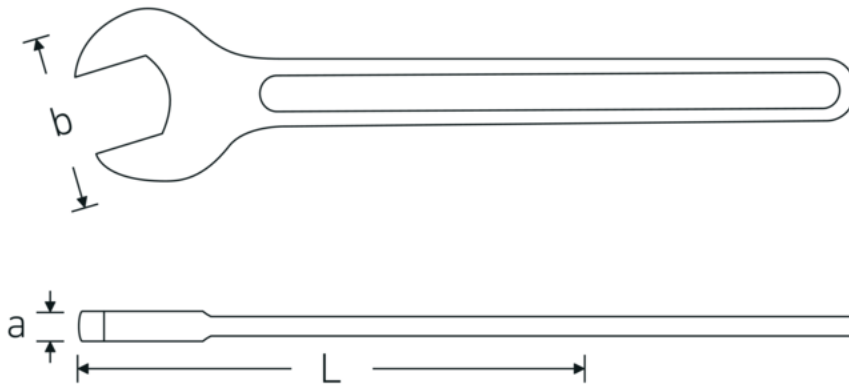

Open-ended wrench, metric

4004

Product no. **40040270**
GTIN **4018754018314**
Model **4004 27**

Label. Open-ended wrench Wrench size 27mm L.238mm

Technical Drawing.

Technical Attributes.

a	9,8 mm
Width mm (b)	56 mm
DIN	DIN 894
Length mm (L)	238 mm
Wrench width 1 [mm]	27 mm

Logistics data.

Depth mm (IFS)	233
Width mm (IFS)	56
Height mm (IFS)	10
Length (packed, mm)	250
Width (packed, mm)	85
Height (packed, mm)	47
Volume (packed, dm3)	0.99875 dm3
Product no.	40040270
Weight (gross, kg)	1,945

Variants.

Product no.	Art. no. (ERP)	Description	GTIN
40040240	4004 24	Open-ended wrench Wrench size 24mm L.215mm	4018754018307
40040270	4004 27	Open-ended wrench Wrench size 27mm L.238mm	4018754018314
40040300	4004 30	Open-ended wrench Wrench size 30mm L.261mm	4018754018321
40040320	4004 32	Open-ended wrench Wrench size 32mm L.273mm	4018754018338
40040360	4004 36	Open-ended wrench Wrench size 36mm L.300mm	4018754018345
40040410	4004 41	Open-ended wrench Wrench size 41mm L.335mm	4018754018352
40040460	4004 46	Open-ended wrench Wrench size 46mm L.369mm	4018754018369
40040500	4004 50	Open-ended wrench Wrench size 50mm L.412mm	4018754018376
40040550	4004 55	Open-ended wrench Wrench size 55mm L.457mm	4018754018383
40040600	4004 60	Open-ended wrench Wrench size 60mm L.492mm	4018754018390
40040650	4004 65	Open-ended wrench Wrench size 65mm L.528mm	4018754018406
40040700	4004 70	Open-ended wrench Wrench size 70mm L.572mm	4018754018413
40040750	4004 75	Open-ended wrench Wrench size 75mm L.608mm	4018754018420
40040800	4004 80	Open-ended wrench Wrench size 80mm L.645mm	4018754018437
40040850	4004 85	Open-ended wrench Wrench size 85mm L.690mm	4018754018444