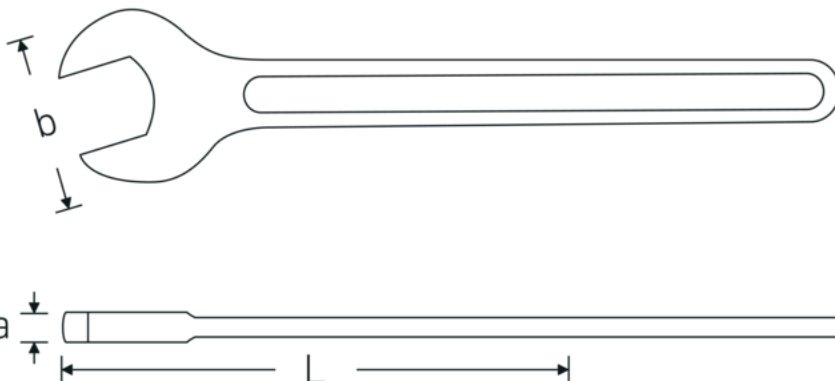

Open-ended spanner, metric

4004

Product no. **40040270**
GTIN **4018754018314**
Model **4004 27**

Label. Open-ended spanner Spanner size 27mm L.238mm

- Features.**
- DIN 894 up to 85 mm
 - special tool steel, grey finish

Advantages.

DIN 894 up to 85 mm.

Technical Drawing.

Technical Attributes.

a 9,8 mm
Width mm (b) 56 mm

Logistics data.

Depth mm (IFS) 233
Width mm (IFS) 56

DIN	DIN 894	Height mm (IFS)	10
Length mm (L)	238 mm	Length (packed, mm)	250
Spanner width 1 [mm]	27 mm	Width (packed, mm)	85
		Height (packed, mm)	47
		Volume (packed, dm3)	0.99875 dm3
		Art. no.	40040270
		Weight (gross, kg)	1,945
		Weight PAP (kg)	0,000
		Weight PVC (kg)	0,013
		GTIN	4018754018314
		Country of origin	GERMANY
		Region of origin	Nordrhein-Westfalen
		WEEE/ElektroG	nicht ear-pflichtig
		Customs tariff no.	82041100
		Packing standard	10
		Weight	193 g

Variants.

Art. no.	Art. no. (ERP)	Description	GTIN
40040240	4004 24	Open-ended spanner Spanner size 24mm L.215mm	4018754018307
40040270	4004 27	Open-ended spanner Spanner size 27mm L.238mm	4018754018314
40040300	4004 30	Open-ended spanner Spanner size 30mm L.261mm	4018754018321
40040320	4004 32	Open-ended spanner Spanner size 32mm L.273mm	4018754018338
40040360	4004 36	Open-ended spanner Spanner size 36mm L.300mm	4018754018345
40040410	4004 41	Open-ended spanner Spanner size 41mm L.335mm	4018754018352
40040460	4004 46	Open-ended spanner Spanner size 46mm L.369mm	4018754018369
40040500	4004 50	Open-ended spanner Spanner size 50mm L.412mm	4018754018376
40040550	4004 55	Open-ended spanner Spanner size 55mm L.457mm	4018754018383
40040600	4004 60	Open-ended spanner Spanner size 60mm L.492mm	4018754018390
40040650	4004 65	Open-ended spanner Spanner size 65mm L.528mm	4018754018406