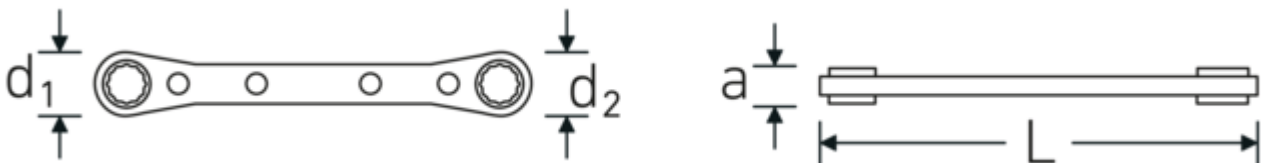

## Ratchet ring wrench, inch

25a

Product no. **96415601**  
GTIN **4018754164585**  
Model **25a/7**

Label.

Ratchet ring wrench set 25a/7 1/4x5/16- 13/16x15/16 7

## Technical Drawing.

## Technical Attributes.

Number of tools	7
Range	1/4x5/16- 13/16x15/16
No.	25a/7N

## Logistics data.

Depth mm (IFS)	312
Width mm (IFS)	60
Height mm (IFS)	60
Length (packed, mm)	310
Width (packed, mm)	110
Height (packed, mm)	55
Volume (packed, dm <sup>3</sup> )	1.8755 dm <sup>3</sup>
Product no.	96415601
Weight (gross, kg)	1,400
Weight PAP (kg)	0,000
Weight PVC (kg)	0,000
GTIN	4018754164585
Country of origin	GERMANY