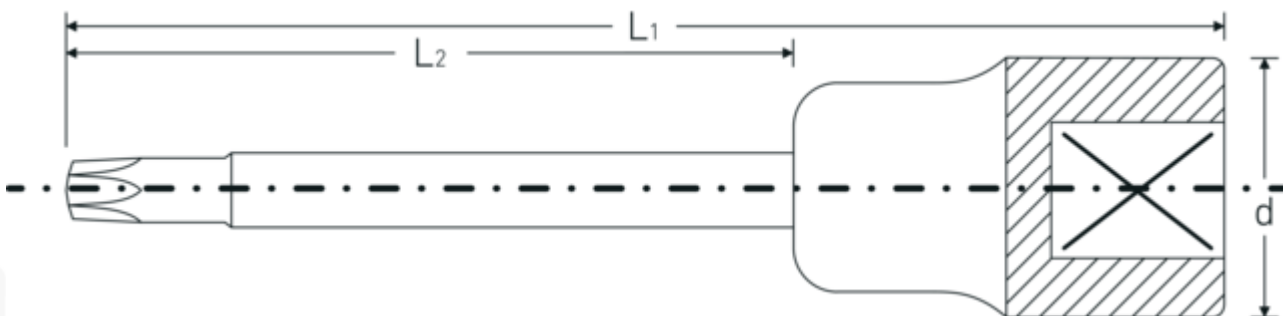

## Screwdriver socket

1054TX/2054TX

Product no. **03131445**  
GTIN **4018754006830**  
Model **2054 TX T 45**

**Label.** 1/2 " Screwdriver socket L.140mm

- Features.**
- for inside TORX® screws
  - extra long
  - Chrome Alloy Steel, chrome plated

## Technical Drawing.

## Technical Attributes.

Drive profile TORX®  
Internal square drive (inch) 1/2 "

## Logistics data.

Depth mm (IFS) 140  
Width mm (IFS) 23

<b>d</b>	22,7 mm	<b>Height mm (IFS)</b>	23
<b>Size of output profile</b>	T45	<b>Length (packed, mm)</b>	145
<b>L1</b>	140 mm	<b>Width (packed, mm)</b>	80
<b>L2</b>	102 mm	<b>Height (packed, mm)</b>	24
		<b>Volume (packed, dm3)</b>	0.2784 dm3
		<b>Art. no.</b>	03131445
		<b>Weight (gross, kg)</b>	0,555
		<b>Weight PAP (kg)</b>	0,000
		<b>Weight PVC (kg)</b>	0,008
		<b>GTIN</b>	4018754006830
		<b>Country of origin</b>	GERMANY
		<b>Region of origin</b>	Nordrhein-Westfalen
		<b>WEEE/ElektroG</b>	nicht ear-pflichtig
		<b>Customs tariff no.</b>	82042000
		<b>Packing standard</b>	5
		<b>Weight</b>	111 g