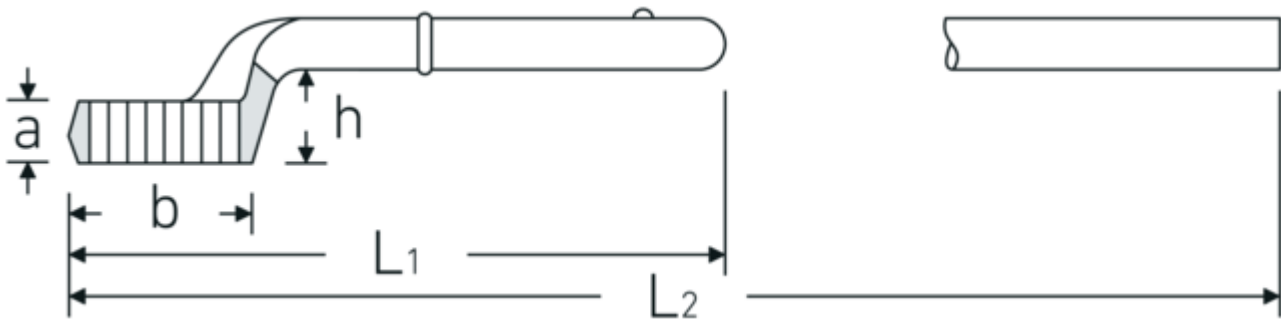

Heavy duty ring wrench

5

Product no. **42020036**
GTIN **4018754023455**
Model **5 36**

Label.

Heavy duty ring wrench Wrench size 36mm L.245mm

Technical Drawing.

Technical Attributes.

a	20 mm
Width mm (b)	54 mm
for no.	2
Height mm (h)	35,5 mm
L1	245 mm
L2	735 mm
Wrench width 1 [mm]	36 mm

Logistics data.

Depth mm (IFS)	245
Width mm (IFS)	54
Height mm (IFS)	20
Length (packed, mm)	250
Width (packed, mm)	55
Height (packed, mm)	21
Volume (packed, dm ³)	0.28875 dm ³
Product no.	42020036
Weight (gross, kg)	0,816
Weight PAP (kg)	0,000