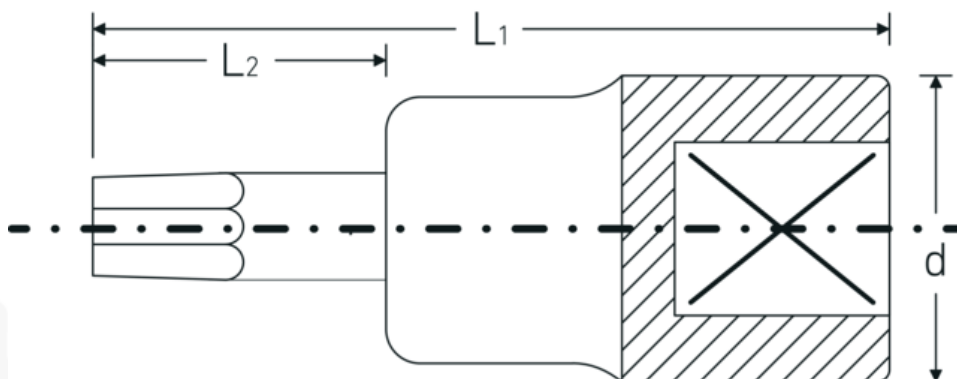

Screwdriver socket

49TX

Product no. 02100009
GTIN 4018754002801
Model 49 TX T 9

Label. 3/8 " Screwdriver socket L.49mm

Features.

- for inside TORX® screws
- Chrome Alloy Steel, chrome plated

Advantages.

For recessed TORX® screws

Technical Drawing.

Technical Attributes.

Drive profile TORX®
Internal square drive (inch) 3/8 "

Logistics data.

Depth mm (IFS) 50
Width mm (IFS) 18

d	17,8 mm	Height mm (IFS)	18
Size of output profile	T9	Length (packed, mm)	70
L1	49 mm	Width (packed, mm)	60
L2	17 mm	Height (packed, mm)	18
		Volume (packed, dm3)	0.0756 dm3
		Art. no.	02100009
		Weight (gross, kg)	0,230
		Weight PAP (kg)	0,000
		Weight PVC (kg)	0,002
		GTIN	4018754002801
		Country of origin	GERMANY
		Region of origin	Nordrhein-Westfalen
		WEEE/ElektroG	nicht ear-pflichtig
		Customs tariff no.	82042000
		Packing standard	5
		Weight	45 g

Variants.

Art. no.	Model no. (ERP)	Description	GTIN
02100009	49 TX T 9	3/8 " Screwdriver socket L.49mm	4018754002801
02100010	49 TX T 10	3/8 " Screwdriver socket L.49mm	4018754002818
02100015	49 TX T 15	3/8 " Screwdriver socket L.49mm	4018754002825
02100020	49 TX T 20	3/8 " Screwdriver socket L.49mm	4018754002832
02100025	49 TX T 25	3/8 " Screwdriver socket L.49mm	4018754002849
02100027	49 TX T 27	3/8 " Screwdriver socket L.49mm	4018754002856
02100030	49 TX T 30	3/8 " Screwdriver socket L.49mm	4018754002863
02100040	49 TX T 40	3/8 " Screwdriver socket L.49mm	4018754002870
02100045	49 TX T 45	3/8 " Screwdriver socket L.49mm	4018754139378