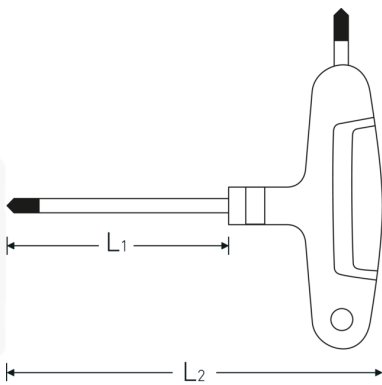

## TORX®-screwdriver

10769-3K

Product no. 43293050  
GTIN 4018754319527  
Model 10769-3K T50

**Label.** TORX-screwdriver T50 L.130mm

- Features.**
- with 3-component T-handle
  - for inner TORX® screws
  - with two outputs
  - Chrome vanadium, matt chrome-plated
  - black tip
  - with two outputs

## Advantages.

With 3-component cross-handle.

## Technical Drawing.

## Technical Attributes.

<b>Drive profile</b>	TORX®
<b>Size of output profile</b>	T50
<b>L1</b>	130 mm
<b>L2</b>	165 mm