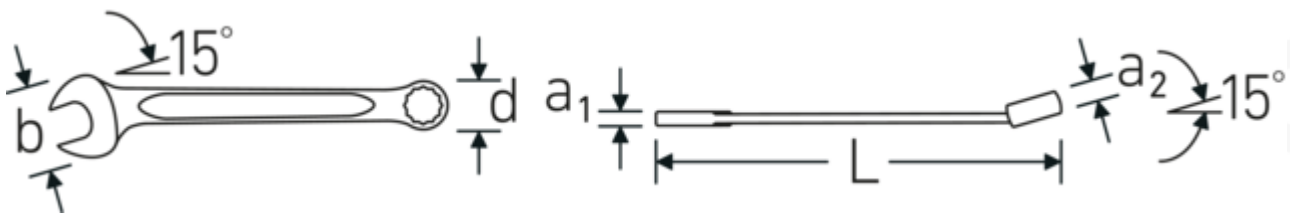

Combination spanner OPEN BOX, inch
OPEN BOX 13a

Product no. **40486464**
GTIN **4018754020324**
Model **OPEN BOX 13a 1 1/2**

Label. Combination spanner OPEN BOX long Spanner size 1 1/2 " L.480mm

Features. • Chrome Alloy Steel, chrome plated

Advantages.

Made in Germany – STAHLWILLE Combination spanner OPEN BOX, inch , open end 15 °angled, length 480 mm, DIN 3113 Form A / ISO 7738 Form A, , 40486464.

Technical Drawing.

Technical Attributes.

a1	11 mm
a2	19 mm
Width mm (b)	87 mm
d	53,6 mm

Logistics data.

Depth mm (IFS)	482
Width mm (IFS)	84
Height mm (IFS)	33
Length (packed, mm)	483
Width (packed, mm)	85

DIN	DIN 3113 Form A / ISO 7738 Form A	Height (packed, mm)	34
Length mm (L)	480 mm	Volume (packed, dm³)	1.39587 dm ³
Jaw angle	15 °	Art. no.	40486464
Ring position	15 °	Weight (gross, kg)	0,950
Spanner width 1 [inch]	1 1/2 "	Weight PAP (kg)	0,000
Spanner width s 2 [inch]	1 1/2 "	Weight PVC (kg)	0,020
		GTIN	4018754020324
		Country of origin	GERMANY
		Region of origin	Nordrhein-Westfalen
		WEEE/ElektroG	nicht ear-pflichtig
		Customs tariff no.	82041100
		Packing standard	1
		Weight	950 g