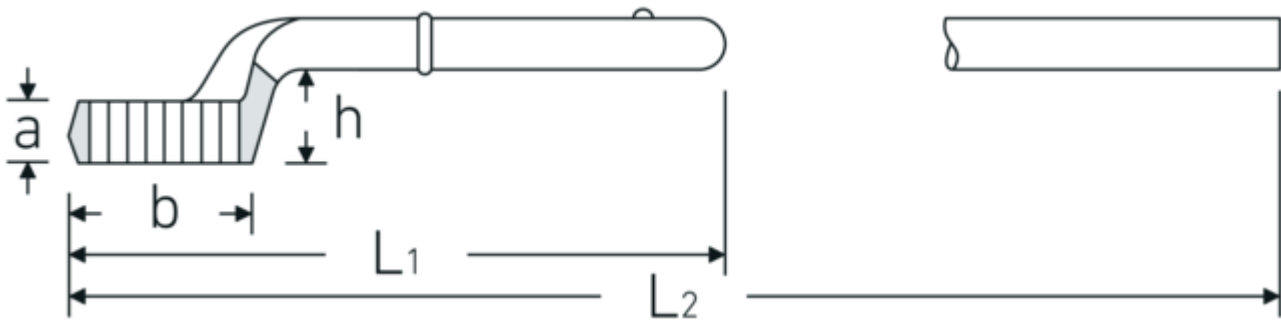

## Heavy duty ring wrench

5

Product no. **42020032**  
GTIN **4018754023424**  
Model **5 32**

Label.

Heavy duty ring wrench Wrench size 32mm L.235mm

## Technical Drawing.

## Technical Attributes.

a	18 mm
Width mm (b)	49 mm
for no.	2
Height mm (h)	34 mm
L1	235 mm
L2	730 mm
Wrench width 1 [mm]	32 mm