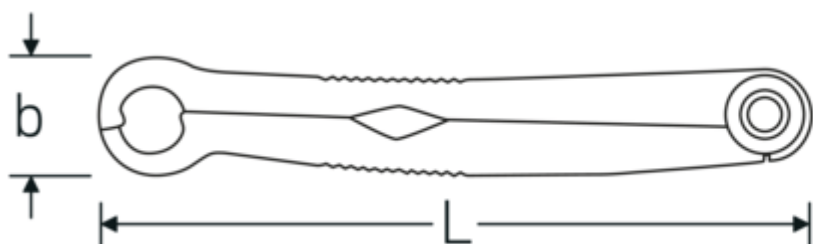

Ratchet wrench set FastRatch

FastRatch 240

Product no. **96411003**
 GTIN **4018754266586**
 Model **FastRatch 240/4**

Label.

Ratchet wrench set FastRatch FastRatch 240/4 8-14 4

Technical Drawing.

Technical Attributes.

Number of tools	4
Range	8-14
No.	240/4

Logistics data.

Depth mm (IFS)	288
Width mm (IFS)	90
Height mm (IFS)	40
Length (packed, mm)	288
Width (packed, mm)	90

Height (packed, mm)	40
Volume (packed, dm3)	1.0368 dm3
Product no.	96411003
Weight (gross, kg)	0,510
Weight PAP (kg)	0,000
Weight PVC (kg)	0,003
GTIN	4018754266586
Country of origin	GERMANY
Region of origin	Nordrhein-Westfalen
WEEE/ElektroG	nicht ear-pflichtig
Customs tariff no.	82041100
Packing standard	1
Weight	510 g

Variants.

Product no.	Art. no. (ERP)	Description	GTIN
96411003	FastRatch 240/4	Ratchet wrench set FastRatch FastRatch 240/4 8-14 4	4018754266586
96411005	FastRatch 240/5	Ratchet wrench set FastRatch FastRatch 240/5 10-19 5	4018754289189
96411006	FastRatch 240/6	Ratchet wrench set FastRatch FastRatch 240/6 8-19 6	4018754289196