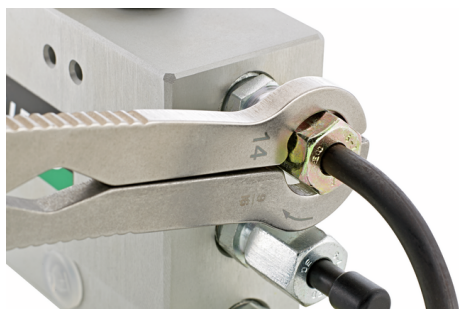

Ratchet wrench set FastRatch

FastRatch 240

Product no. **96411003**
 GTIN **4018754266586**
 Model **FastRatch 240/4**

Label.

Ratchet wrench set FastRatch FastRatch 240/4 8-14 4

Technical Drawing.

Technical Attributes.

Number of tools	4
Range	8-14
No.	240/4

Logistics data.

Depth mm (IFS)	288
Width mm (IFS)	90
Height mm (IFS)	40
Length (packed, mm)	288
Width (packed, mm)	90

Height (packed, mm)	40
Volume (packed, dm3)	1.0368 dm3
Product no.	96411003
Weight (gross, kg)	0,510
Weight PAP (kg)	0,000
Weight PVC (kg)	0,003
GTIN	4018754266586
Country of origin	GERMANY
Region of origin	Nordrhein-Westfalen
WEEE/ElektroG	nicht ear-pflichtig
Customs tariff no.	82041100
Packing standard	1
Weight	510 g

Variants.

Product no.	Art. no. (ERP)	Description	GTIN
96411003	FastRatch 240/4	Ratchet wrench set FastRatch FastRatch 240/4 8-14 4	4018754266586
96411005	FastRatch 240/5	Ratchet wrench set FastRatch FastRatch 240/5 10-19 5	4018754289189
96411006	FastRatch 240/6	Ratchet wrench set FastRatch FastRatch 240/6 8-19 6	4018754289196