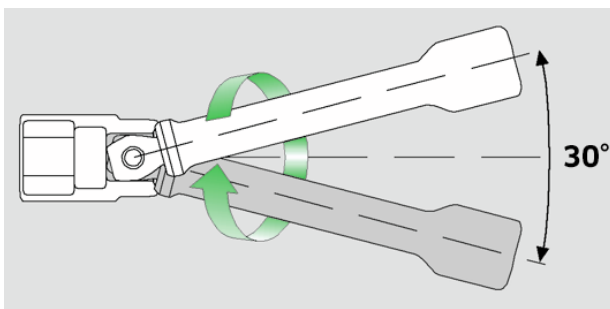

Wobble-Drive extensions 3/8"

427W

Product no. **12010008**
GTIN **4018754091126**
Model **427W/5**

Label. 3/8 " Wobble-Drive extension L.125mm

Technical Attributes.

External square drive (inch)	3/8
Internal square drive (inch)	3/8 "
d	17 mm
Size	5
Length mm (L)	125 mm

Logistics data.

Depth mm (IFS)	125
Width mm (IFS)	17
Height mm (IFS)	17
Length (packed, mm)	138
Width (packed, mm)	45
Height (packed, mm)	36
Volume (packed, dm3)	0.22356 dm3
Product no.	12010008
Weight (gross, kg)	0,525
Weight PAP (kg)	0,000
Weight PVC (kg)	0,004
GTIN	4018754091126
Country of origin	GERMANY
Region of origin	Nordrhein-Westfalen
WEEE/ElektroG	nicht ear-pflichtig
Customs tariff no.	82042000

Packing standard 5
Weight 104 g

Variants.

Product no.	Model no. (ERP)	Description	GTIN
12010007	427W/3	3/8 " Wobble-Drive extension L.76mm	4018754091119
12010008	427W/5	3/8 " Wobble-Drive extension L.125mm	4018754091126
12010009	427W/6	3/8 " Wobble-Drive extension L.160mm	4018754091133