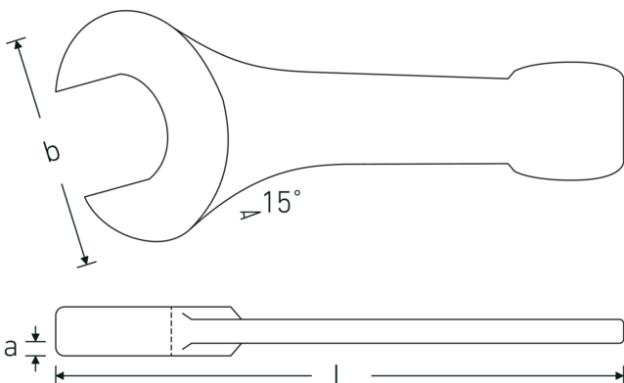

## Open-ended striking spanner

**4204**

Product no. **42040032**  
GTIN **4018754023677**  
Model **4204 32**

**Label.** Open-ended striking spanner Spanner size 32mm L.190mm

**Features.**

- DIN 133
- special tool steel, grey finish

### Technical Attributes.

<b>a</b>	17 mm
<b>Width mm (b)</b>	62 mm

### Logistics data.

<b>Depth mm (IFS)</b>	189
<b>Width mm (IFS)</b>	61

<b>DIN</b>	DIN 133	<b>Height mm (IFS)</b>	18
<b>Length mm (L)</b>	190 mm	<b>Length (packed, mm)</b>	189
<b>Spanner width 1 [mm]</b>	32 mm	<b>Width (packed, mm)</b>	61
		<b>Height (packed, mm)</b>	18
		<b>Volume (packed, dm3)</b>	0.207522 dm3
		<b>Art. no.</b>	42040032
		<b>Weight (gross, kg)</b>	0,395
		<b>Weight PAP (kg)</b>	0,000
		<b>Weight PVC (kg)</b>	0,000
		<b>GTIN</b>	4018754023677
		<b>Country of origin</b>	GERMANY
		<b>Region of origin</b>	Nordrhein-Westfalen
		<b>WEEE/ElektroG</b>	nicht ear-pflichtig
		<b>Customs tariff no.</b>	82041100
		<b>Packing standard</b>	1
		<b>Weight</b>	395 g

42040075	4204 75	Open-ended striking spanner Spanner size 75mm L.375mm	4018754023769
42040080	4204 80	Open-ended striking spanner Spanner size 80mm L.408mm	4018754023776
42040085	4204 85	Open-ended striking spanner Spanner size 85mm L.408mm	4018754023783
42040090	4204 90	Open-ended striking spanner Spanner size 90mm L.445mm	4018754023790
42040095	4204 95	Open-ended striking spanner Spanner size 95mm L.445mm	4018754023806
42040100	4204 100	Open-ended striking spanner Spanner size 100mm L.485mm	4018754023813
42040105	4204 105	Open-ended striking spanner Spanner size 105mm L.485mm	4018754023820