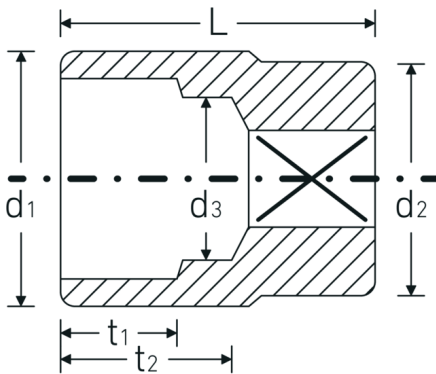

## Sockets 3/4", inch

55a

Product no. **05410067**  
GTIN **4018754009459**  
Model **55 A 1 11/16**

Label.

3/4 " Socket Wrench size 1 11/16" L.70mm

## Technical Drawing.

## Technical Attributes.

Drive profile	bi-hex AS-Drive®
Internal square drive (inch)	3/4 "
d1	58 mm
d2	40 mm
d3	33 mm
Length mm (L)	70 mm
Wrench size [inch]	1 11/16 "
t1	32 mm
t2	40,5 mm

## Logistics data.

Depth mm (IFS)	70
Width mm (IFS)	58
Height mm (IFS)	58
Length (packed, mm)	110
Width (packed, mm)	110
Height (packed, mm)	59
Volume (packed, dm3)	0.7139 dm3
Product no.	05410067
Weight (gross, kg)	0,535