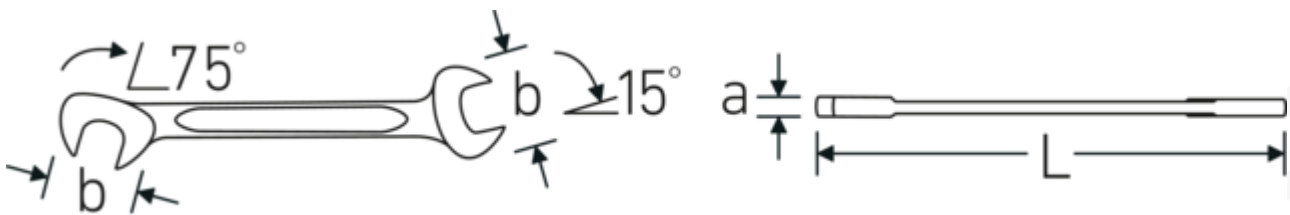

**Small double-open ended spanner**  
**ELECTRIC, metric**

**ELECTRIC 12**

Product no. **40064545**  
GTIN **4018754018697**  
Model **ELECTRIC 12 4,5**

**Label.**

Double open-ended spanner, small Spanner size 4.5 mm L.70mm

**Features.**

- straight design, jaw position 15° and 75°
- sturdy, slim and lightweight intelligent design
- high bending strength due to double T-profile
- STAHLWILLE's round finish ensures a surface that is pleasant to the skin and has a good grip
- extremely sturdy, exceptionally durable
- drop-forged, hardened and cooled in oil bath
- chrome-alloy steel, chrome plated

**Technical Drawing.**

**Technical Attributes.**

a	2 mm
Width mm (b)	10,5 mm
Length mm (L)	70 mm
Jaw angle	15/75 °
Spanner width 1 [mm]	4.5 mm
Spanner width 2 [mm]	4.5 mm

**Logistics data.**

Depth mm (IFS)	70
Width mm (IFS)	11
Height mm (IFS)	2
Length (packed, mm)	90
Width (packed, mm)	40
Height (packed, mm)	7

40061414

ELECTRIC 12 14

Double open-ended spanner, small  
Spanner size 14 mm L.131mm

4018754018659