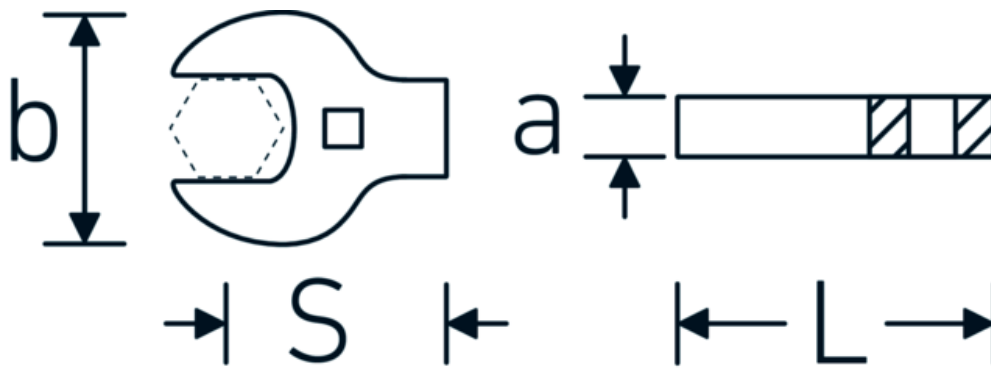

## CROW-FOOT spanner heavy-duty, inch

**540a HD**

Product no. **03501075**  
GTIN **4018754198207**  
Model **540A HD SW 2.3/16**

**Label.** 1/2 " CROW-FOOT spanner heavy-duty, inch Spanner size 2 3/16" L.93mm

## Technical Attributes.

a	16 mm
Internal square drive (inch)	1/2 "
Width mm (b)	96 mm
Length mm (L)	93 mm
S	55,1 mm
Spanner size [inch]	2 3/16 "

## Logistics data.

Depth mm (IFS)	150
Width mm (IFS)	140
Height mm (IFS)	20
Length (packed, mm)	150
Width (packed, mm)	140
Height (packed, mm)	20
Volume (packed, dm3)	0.42 dm3
Art. no.	03501075
Weight (gross, kg)	0,485
Weight PAP (kg)	0,000
Weight PVC (kg)	0,006
GTIN	4018754198207
Country of origin	GERMANY
Region of origin	Nordrhein-Westfalen
WEEE/ElektroG	nicht ear-pflichtig
Customs tariff no.	82042000
Packing standard	1
Weight	480 g

## Variants.

Art. no.	Model no. (ERP)	Description	GTIN
02501024	540A HD SW 3/8	3/8 " CROW-FOOT spanner heavy-duty, inch Spanner size 3/8" L.39mm	4018754285709
02501028	540A HD SW 7/16	3/8 " CROW-FOOT spanner heavy-duty, inch Spanner size 7/16" L.40mm	4018754285716