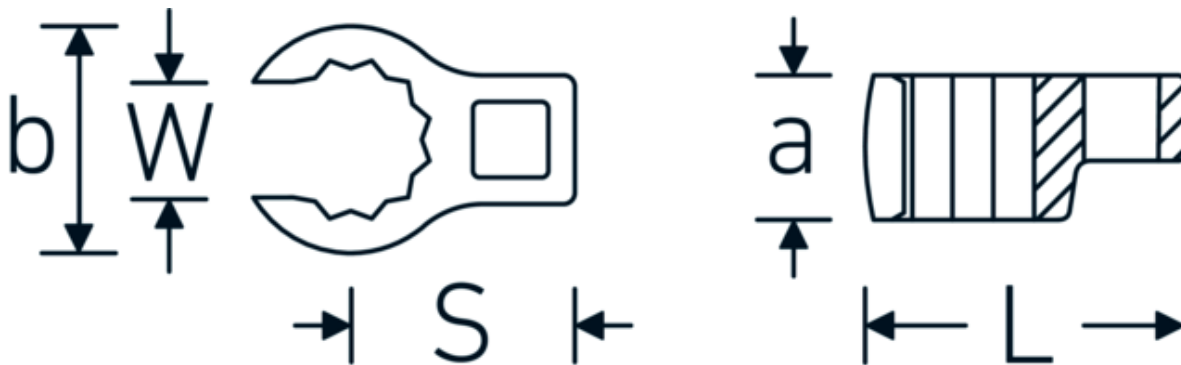

CROW-RING spanner

440

Product no. 02190021
GTIN 4018754003426
Model 440 21

Label. 3/8 " CROW-RING spanner Spanner size 21mm L.42,8mm

- Features.**
- Chrome Alloy Steel, chrome plated
 - Caution! Modified settings on torque wrench

Technical Drawing.

Technical Attributes.

| | |
|------------------------------|---------|
| a | 18,5 mm |
| Internal square drive (inch) | 3/8 " |
| Width mm (b) | 31,3 mm |
| Length mm (L) | 42,8 mm |
| S | 22,5 mm |
| Width across flats [mm] | 21 mm |
| W | 16,2 mm |

Variants.

| Art. no. | Model no. (ERP) | Description | GTIN |
|----------|-----------------|--|---------------|
| 01190008 | 440 8 | 1/4 " CROW-RING spanner Spanner size 8mm L.23,8mm | 4018754149094 |
| 01190009 | 440 9 | 1/4 " CROW-RING spanner Spanner size 9mm L.28,5mm | 4018754140985 |
| 01190010 | 440 10 | 1/4 " CROW-RING spanner Spanner size 10mm L.28,4mm | 4018754000739 |
| 01190011 | 440 11 | 1/4 " CROW-RING spanner Spanner size 11mm L.28mm | 4018754149100 |
| 01190012 | 440 12 | 1/4 " CROW-RING spanner Spanner size 12mm L.30,8mm | 4018754000746 |
| 01190013 | 440 13 | 1/4 " CROW-RING spanner Spanner size 13mm L.32mm | 4018754102099 |
| 01190014 | 440 14 | 1/4 " CROW-RING spanner Spanner size 14mm L.31,7mm | 4018754000753 |
| 02190015 | 440 15 | 3/8 " CROW-RING spanner Spanner size 15mm L.36,5mm | 4018754141029 |
| 02190016 | 440 16 | 3/8 " CROW-RING spanner Spanner size 16mm L.36,1mm | 4018754003389 |
| 02190017 | 440 17 | 3/8 " CROW-RING spanner Spanner size 17mm L.39,2mm | 4018754003396 |
| 02190018 | 440 18 | 3/8 " CROW-RING spanner Spanner size 18mm L.40,8mm | 4018754003402 |
| 02190019 | 440 19 | 3/8 " CROW-RING spanner Spanner size 19mm L.40,5mm | 4018754003419 |
| 02190020 | 440 20 | 3/8 " CROW-RING spanner Spanner size 20mm L.42,9mm | 4018754141036 |
| 02190021 | 440 21 | 3/8 " CROW-RING spanner Spanner size 21mm L.42,8mm | 4018754003426 |