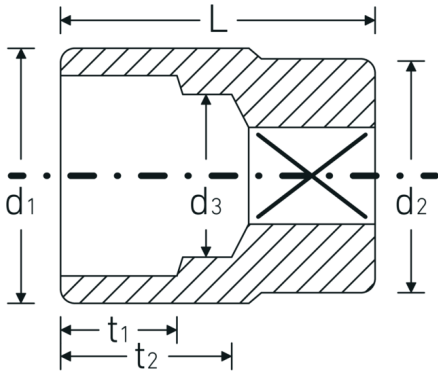

## Sockets 3/4", inch

55a

Product no. **05410069**  
GTIN **4018754009473**  
Model **55 A 1 13/16**

Label.

3/4 " Socket Wrench size 1 13/16" L.73mm

## Technical Drawing.

## Technical Attributes.

Drive profile	bi-hex AS-Drive®
Internal square drive (inch)	3/4 "
d1	61,5 mm
d2	40 mm
d3	33 mm
Length mm (L)	73 mm
Wrench size [inch]	1 13/16 "
t1	34 mm
t2	43,5 mm

## Logistics data.

Depth mm (IFS)	73
Width mm (IFS)	62
Height mm (IFS)	62
Length (packed, mm)	75
Width (packed, mm)	65
Height (packed, mm)	65
Volume (packed, dm3)	0.316875 dm3
Product no.	05410069
Weight (gross, kg)	0,600