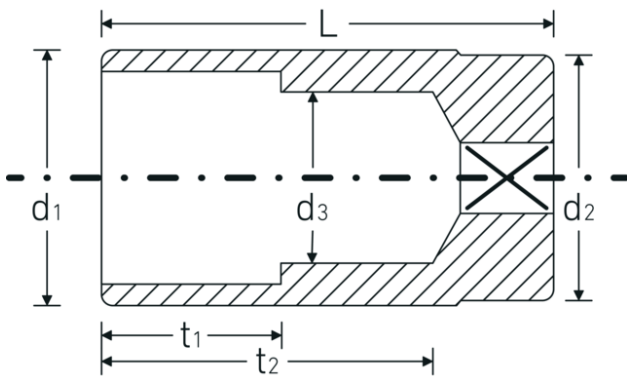

Sockets 1/2", inch, extra deep

51a

Product no. **03420052**
GTIN **4018754008117**
Model **51 A 1 1/8**

Label. 1/2 " Socket Wrench size 1 1/8" L.83mm

Technical Drawing.

Technical Attributes.

Drive profile	bi-hex AS-Drive®
Internal square drive (inch)	1/2 "
d1	38,1 mm
d2	36 mm
d3	27,4 mm
Length mm (L)	83 mm
Wrench size [inch]	1 1/8 "
t1	35 mm
t2	64 mm

Logistics data.

Depth mm (IFS)	84
Width mm (IFS)	39
Height mm (IFS)	39
Length (packed, mm)	194
Width (packed, mm)	85
Height (packed, mm)	40
Volume (packed, dm ³)	0.6596 dm ³
Product no.	03420052
Weight (gross, kg)	1,700

Variants.

Product no.	Model no. (ERP)	Description	GTIN
03420024	51 A 3/8	1/2 " Socket Wrench size 3/8" L.83mm	4018754127108
03420028	51 A 7/16	1/2 " Socket Wrench size 7/16" L.83mm	4018754127115
03420032	51 A 1/2	1/2 " Socket Wrench size 1/2" L.83mm	4018754008025
03420034	51 A 9/16	1/2 " Socket Wrench size 9/16" L.83mm	4018754008032
03420036	51 A 5/8	1/2 " Socket Wrench size 5/8" L.83mm	4018754008049
03420038	51 A 11/16	1/2 " Socket Wrench size 11/16" L.83mm	4018754008056
03420040	51 A 3/4	1/2 " Socket Wrench size 3/4" L.83mm	4018754008063
03420042	51 A 13/16	1/2 " Socket Wrench size 13/16" L.83mm	4018754127122
03420044	51 A 7/8	1/2 " Socket Wrench size 7/8" L.83mm	4018754008070
03420046	51 A 15/16	1/2 " Socket Wrench size 15/16" L.83mm	4018754008087
03420048	51 A 1	1/2 " Socket Wrench size 1" L.83mm	4018754008094
03420050	51 A 1 1/16	1/2 " Socket Wrench size 1 1/16" L.83mm	4018754008100
03420052	51 A 1 1/8	1/2 " Socket Wrench size 1 1/8" L.83mm	4018754008117
03420054	51 A 1 3/16	1/2 " Socket Wrench size 1 3/16" L.83mm	4018754127139
03420056	51 A 1 1/4	1/2 " Socket Wrench size 1 1/4" L.83mm	4018754127146
03420058	51 A 1 5/16	1/2 " Socket Wrench size 1 5/16" L.83mm	4018754127153
03420060	51 A 1 3/8	1/2 " Socket Wrench size 1 3/8" L.83mm	4018754127160
03420062	51 A 1 7/16	1/2 " Socket Wrench size 1 7/16" L.83mm	4018754127177
03420064	51 A 1 1/2	1/2 " Socket Wrench size 1 1/2" L.83mm	4018754127184