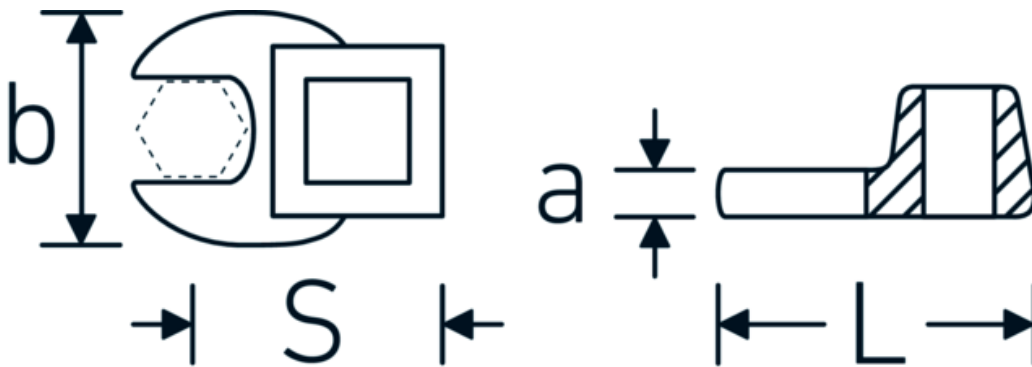

CROW-FOOT wrench, metric

540

Product no. 02200011
GTIN 4018754149414
Model 540 11

Label.

3/8 " CROW-FOOT wrench Wrench size 11mm L.32mm

Technical Drawing.

Technical Attributes.

a	6,3 mm
Internal square drive (inch)	3/8 "
Width mm (b)	22,2 mm
Length mm (L)	32 mm
S	17,4 mm
Width across flats [mm]	11 mm

Logistics data.

Depth mm (IFS)	45
Width mm (IFS)	35
Height mm (IFS)	19
Length (packed, mm)	45
Width (packed, mm)	35
Height (packed, mm)	19
Volume (packed, dm ³)	0.029925 dm ³
Product no.	02200011
Weight (gross, kg)	0,036

Variants.

Product no.	Model no. (ERP)	Description	GTIN
01200008	540 8	1/4 " CROW-FOOT wrench Wrench size 8mm L.25,5mm	4018754149117
01200009	540 9	1/4 " CROW-FOOT wrench Wrench size 9mm L.25,5mm	4018754149124
01200010	540 10	1/4 " CROW-FOOT wrench Wrench size 10mm L.25,5mm	4018754149131
02200011	540 11	3/8 " CROW-FOOT wrench Wrench size 11mm L.32mm	4018754149414
02200012	540 12	3/8 " CROW-FOOT wrench Wrench size 12mm L.34,3mm	4018754003495
02200013	540 13	3/8 " CROW-FOOT wrench Wrench size 13mm L.34,3mm	4018754003501
02200014	540 14	3/8 " CROW-FOOT wrench Wrench size 14mm L.37,7mm	4018754003518
02200015	540 15	3/8 " CROW-FOOT wrench Wrench size 15mm L.37,7mm	4018754003525
02200016	540 16	3/8 " CROW-FOOT wrench Wrench size 16mm L.37,7mm	4018754003532
02200017	540 17	3/8 " CROW-FOOT wrench Wrench size 17mm L.42,5mm	4018754003549
02200018	540 18	3/8 " CROW-FOOT wrench Wrench size 18mm L.42,5mm	4018754003556
02200019	540 19	3/8 " CROW-FOOT wrench Wrench size 19mm L.42,5mm	4018754003563
02200020	540 20	3/8 " CROW-FOOT wrench Wrench size 20mm L.42,4mm	4018754141067
02200021	540 21	3/8 " CROW-FOOT wrench Wrench size 21mm L.44,5mm	4018754003570
02200022	540 22	3/8 " CROW-FOOT wrench Wrench size 22mm L.44,5mm	4018754003587