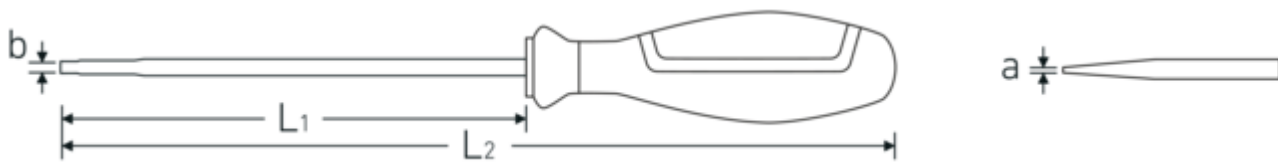

Technical Drawing.

Technical Attributes.

a	0,5 mm
Drive profile	Slot
Width mm (b)	3,0 mm
DIN	DIN EN 60900
Size	2
L1	100 mm
L2	185 mm

Logistics data.

Depth mm (IFS)	205
Width mm (IFS)	25
Height mm (IFS)	25
Length (packed, mm)	208
Width (packed, mm)	110
Height (packed, mm)	65
Volume (packed, dm3)	1.4872 dm3
Product no.	46603030
Weight (gross, kg)	0,300
Weight PAP (kg)	0,052
Weight PVC (kg)	0,000
GTIN	4018754279005
Country of origin	GERMANY
Region of origin	Nordrhein-Westfalen
WEEE/ElektroG	nicht ear-pflichtig
Customs tariff no.	82054000
Packing standard	10
Weight	39 g

Variants.

Product no.	Art. no. (ERP)	Description	GTIN
46603025	4660 VDE 1 0,4X 2,5X 75 VDE SCHLITZSCHRAUBENDREHER MIT DRALL-GRIFF	VDE electrician's slotted screwdriver DRALL+ 0,4mm x 2,5mm L.75mm	4018754278992
46603030	4660 VDE 2 0,5X 3,0X100 VDE SCHLITZSCHRAUBENDREHER MIT DRALL-GRIFF	VDE electrician's slotted screwdriver DRALL+ 0,5mm x 3,0mm L.100mm	4018754279005
46603035	4660 VDE 3 0,6X 3,5X100 VDE SCHLITZSCHRAUBENDREHER MIT DRALL-GRIFF	VDE electrician's slotted screwdriver DRALL+ 0,6mm x 3,5mm L.100mm	4018754279012