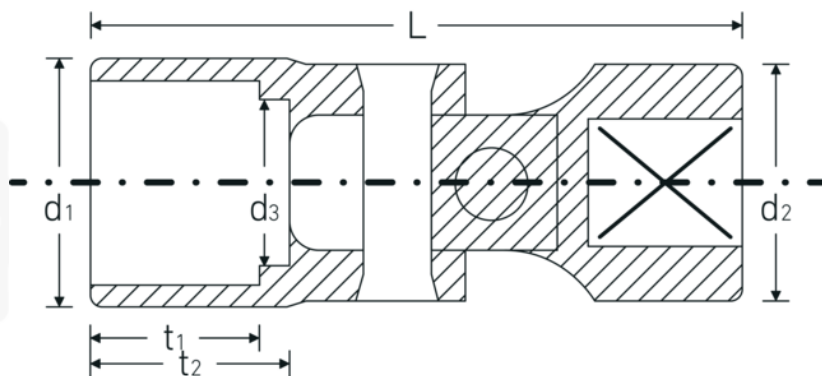

## UNIFLEX socket

47

Product no. **02040015**  
GTIN **4018754002511**  
Model **47 15**

**Label.** 3/8 " UNIFLEX socket Spanner size 15mm L.48,5mm

**Features.** • HPQ® heavy-duty steel, chrome-plated

## Technical Attributes.

Drive profile	bi-hex AS-Drive®
Internal square drive (inch)	3/8 "
d1	20,6 mm
d2	17,5 mm
d3	14 mm
Length mm (L)	48,5 mm
Width across flats [mm]	15 mm
t1	13 mm
t2	14,5 mm

## Logistics data.

Depth mm (IFS)	45
Width mm (IFS)	21
Height mm (IFS)	21
Length (packed, mm)	45
Width (packed, mm)	21
Height (packed, mm)	21
Volume (packed, dm3)	0.019845 dm3
Art. no.	02040015
Weight (gross, kg)	0,059
Weight PAP (kg)	0,000
Weight PVC (kg)	0,002
GTIN	4018754002511
Country of origin	GERMANY
Region of origin	Nordrhein-Westfalen
WEEE/ElektroG	nicht ear-pflichtig
Customs tariff no.	82042000
Packing standard	1
Weight	56 g

## Variants.

Art. no.	Model no. (ERP)	Description	GTIN
02040010	47 10	3/8 " UNIFLEX socket Spanner size 10mm L.45,5mm	4018754002467
02040011	47 11	3/8 " UNIFLEX socket Spanner size 11mm L.47,5mm	4018754002474
02040012	47 12	3/8 " UNIFLEX socket Spanner size 12mm L.48mm	4018754002481
02040013	47 13	3/8 " UNIFLEX socket Spanner size 13mm L.48mm	4018754002498
02040014	47 14	3/8 " UNIFLEX socket Spanner size 14mm L.48,5mm	4018754002504
02040015	47 15	3/8 " UNIFLEX socket Spanner size 15mm L.48,5mm	4018754002511
02040016	47 16	3/8 " UNIFLEX socket Spanner size 16mm L.51,5mm	4018754002528
02040017	47 17	3/8 " UNIFLEX socket Spanner size 17mm L.53,5mm	4018754002535