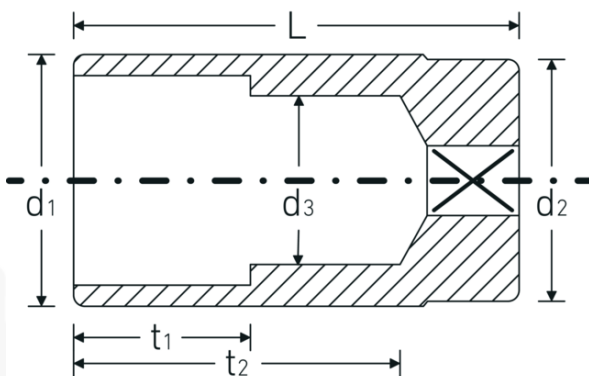

Socket

46a

Product no. **02420028**
GTIN **4018754004324**
Model **46 A 7/16**

Label. 3/8 " Socket Spanner size 7/16" L.54mm

- Features.**
- Long
 - ASME B 107.1, Fed. Spec. GGG-W-641, SAE AS 954-E
 - HPQ® heavy-duty steel, chrome-plated

Advantages.

Long

Technical Drawing.

Technical Attributes.

Drive profile bi-hex AS-Drive®

Logistics data.

Depth mm (IFS) 54

Internal square drive (inch)	3/8 "	Width mm (IFS)	17
d1	15,7 mm	Height mm (IFS)	17
d2	16,5 mm	Length (packed, mm)	86
d3	10 mm	Width (packed, mm)	55
Length mm (L)	54 mm	Height (packed, mm)	18
Spanner size [inch]	7/16 "	Volume (packed, dm3)	0.08514 dm3
t1	20 mm	Art. no.	02420028
t2	40,7 mm	Weight (gross, kg)	0,225
		Weight PAP (kg)	0,000
		Weight PVC (kg)	0,005
		GTIN	4018754004324
		Country of origin	GERMANY
		Region of origin	Nordrhein-Westfalen
		WEEE/ElektroG	nicht ear-pflichtig
		Customs tariff no.	82042000
		Packing standard	5
		Weight	53 g