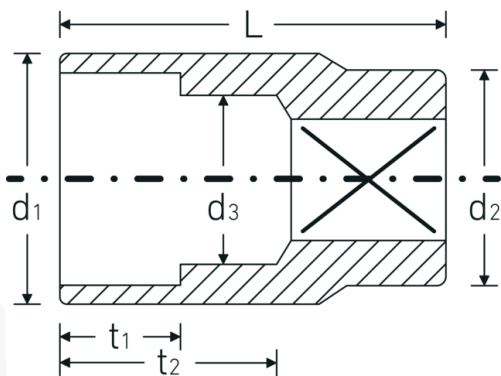

## Socket

45a

Product no. **02410016**  
GTIN **4018754004195**  
Model **45 A 1/4**

**Label.** 3/8 " Socket Spanner size 1/4" L.24mm

**Features.**

- ASME B 107.1, Fed. Spec. GGG-W-641, SAE AS 954-E (test values)
- HPQ® heavy-duty steel, chrome-plated

## Technical Drawing.

## Technical Attributes.

Drive profile bi-hex AS-Drive®  
Internal square drive (inch) 3/8 "

## Logistics data.

Depth mm (IFS) 23  
Width mm (IFS) 17

<b>d1</b>	9,7 mm	<b>Height mm (IFS)</b>	17
<b>d2</b>	16,5 mm	<b>Length (packed, mm)</b>	86
<b>d3</b>	5,2 mm	<b>Width (packed, mm)</b>	35
<b>Length mm (L)</b>	24 mm	<b>Height (packed, mm)</b>	24
<b>Spanner size [inch]</b>	1/4 "	<b>Volume (packed, dm3)</b>	0.07224 dm3
<b>t1</b>	6 mm	<b>Art. no.</b>	02410016
<b>t2</b>	12,5 mm	<b>Weight (gross, kg)</b>	0,175
		<b>Weight PAP (kg)</b>	0,000
		<b>Weight PVC (kg)</b>	0,003
		<b>GTIN</b>	4018754004195
		<b>Country of origin</b>	GERMANY
		<b>Region of origin</b>	Nordrhein-Westfalen
		<b>WEEE/ElektroG</b>	nicht ear-pflichtig
		<b>Customs tariff no.</b>	82042000
		<b>Packing standard</b>	10
		<b>Weight</b>	18 g