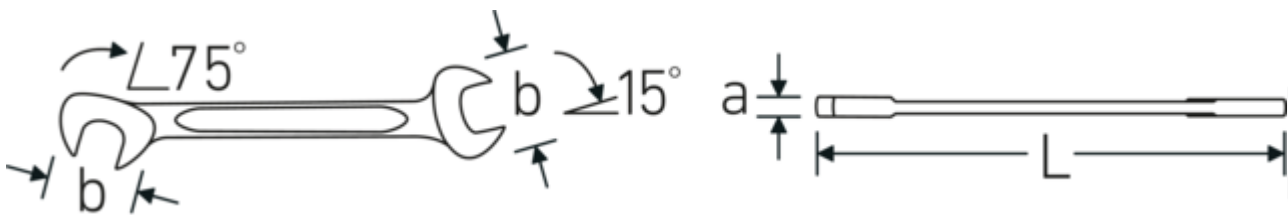

Small double-open ended spanner
ELECTRIC, metric

ELECTRIC 12

Product no. **40061111**
GTIN **4018754018628**
Model **ELECTRIC 12 11**

Label.

Double open-ended spanner, small Spanner size 11 mm L.116mm

Features.

- straight design, jaw position 15° and 75°
- sturdy, slim and lightweight intelligent design
- high bending strength due to double T-profile
- STAHLWILLE's round finish ensures a surface that is pleasant to the skin and has a good grip
- extremely sturdy, exceptionally durable
- drop-forged, hardened and cooled in oil bath
- chrome-alloy steel, chrome plated

Technical Drawing.

Technical Attributes.

a	3 mm
Width mm (b)	24,2 mm
Length mm (L)	116 mm
Jaw angle	15/75 °
Spanner width 1 [mm]	11 mm
Spanner width 2 [mm]	11 mm

Logistics data.

Depth mm (IFS)	116
Width mm (IFS)	24
Height mm (IFS)	3
Length (packed, mm)	130
Width (packed, mm)	50
Height (packed, mm)	18

40061414 ELECTRIC 12 14

Double open-ended spanner, small
Spanner size 14 mm L.131mm

4018754018659

GTIN-Code.

STAHLWILLE Eduard Wille GmbH & Co. KG

Lindenallee 27 · 42349 Wuppertal · Germany · Phone: +49 202 4791-0 · Fax: +49 202 4791-200
info@stahlwille.de · www.stahlwille.com · Copyright by STAHLWILLE Eduard Wille GmbH & Co. KG, Wuppertal
Copyright by STAHLWILLE Eduard Wille GmbH & Co. KG, Wuppertal