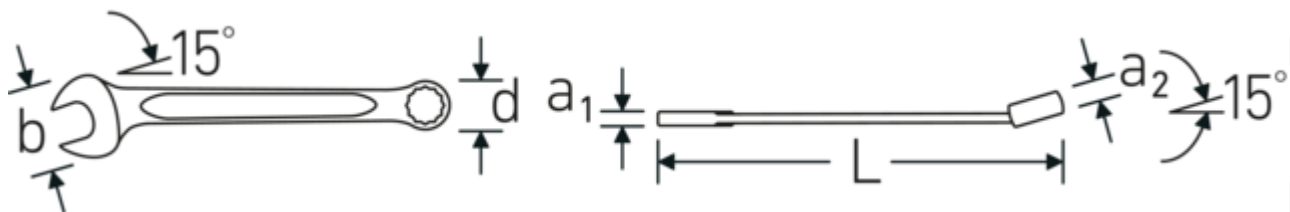

Technologies and features.

Double T-profile

Our combination and ring wrenches have an additional recess in the middle of the tool. Similar to the principle of a double T-beam, this provides a tremendous load capacity and maximum strength whilst reducing weight.

Offset Shaft Design

STAHLWILLE wrenches are reinforced between the jaw and shaft, as this is where the greatest forces are exerted. The special design strengthens the stress zones, thus reducing the risk of breakage to a minimum.

Technical Attributes.

a1	6,7 mm
a2	11,5 mm
Drive profile	bi-hex AS-Drive®
Width mm (b)	40 mm
d	26 mm
DIN	DIN 3113 Form A / ISO 7738 Form A
Length mm (L)	200 mm
Jaw angle	15 °
Wrench width 1 [mm]	18 mm
Ring position	15 °

Wrench width 2 [mm]	18 mm	GTIN	4018754018833
t	10 mm	Country of origin	GERMANY
		Region of origin	Nordrhein-Westfalen
		WEEE/ElektroG	nicht ear-pflichtig
		Customs tariff no.	82041100
		Packing standard	10
		Weight	126 g