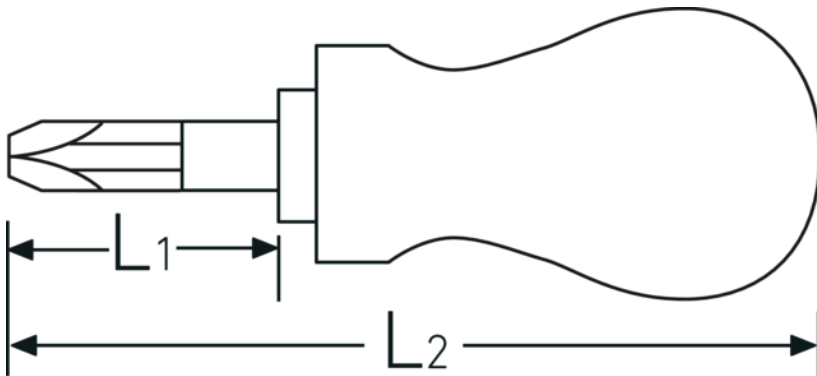

Cross-head screwdriver PZ DRALL®

4744

Product no. **47441002**
 GTIN **4018754030699**
 Model **4744 PZ 2**
Kreuzschlitzschraubendreher

Label.

Cross-head screwdriver PZ DRALL® Size PZ2 L.25mm

Technical Drawing.

Technical Attributes.

Drive profile	POZIDRIV®/SUPADRIV®
DIN	DIN ISO 8764-1, -2, ISO 8764-1, -2
Size of output profile	PZ2
L1	25 mm
L2	80 mm

Logistics data.

Depth mm (IFS)	85
Width mm (IFS)	30
Height mm (IFS)	28
Length (packed, mm)	125
Width (packed, mm)	95
Height (packed, mm)	58
Volume (packed, dm ³)	0.68875 dm ³
Product no.	47441002
Weight (gross, kg)	0,340

Weight PAP (kg)	0,057
Weight PVC (kg)	0,000
GTIN	4018754030699
Country of origin	GERMANY
Region of origin	Nordrhein-Westfalen
WEEE/ElektroG	nicht ear-pflichtig
Customs tariff no.	82054000
Packing standard	10
Weight	34 g