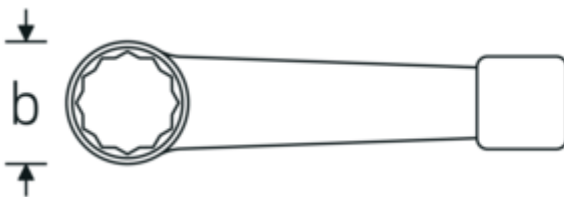

Impact ring spanner, metric

4205

Product no. **42050036**
GTIN **4018754024131**
Model **4205 36**

Label. Striking face ring spanner Spanner size 36mm L.205mm

Features.

- DIN 7444
- special steel, grey

Advantages.

DIN 7444.

Technical Drawing.

Technical Attributes.

a	19,5 mm
Width mm (b)	60 mm
DIN	DIN 7444
Length mm (L)	205 mm
Spanner width 1 [mm]	36 mm

Logistics data.

Depth mm (IFS)	205
Width mm (IFS)	58
Height mm (IFS)	18
Length (packed, mm)	205
Width (packed, mm)	58
Height (packed, mm)	18

Volume (packed, dm3)	0.21402 dm3
Art. no.	42050036
Weight (gross, kg)	0,505
Weight PAP (kg)	0,000
Weight PVC (kg)	0,008
GTIN	4018754024131
Country of origin	GERMANY
Region of origin	Nordrhein-Westfalen
WEEE/ElektroG	nicht ear-pflichtig
Customs tariff no.	82041100
Packing standard	1
Weight	505 g

42050165	4205 165	Striking face ring spanner Spanner size 165mm L.650mm	4018754024506
42050170	4205 170	Striking face ring spanner Spanner size 170mm L.650mm	4018754024513
42050175	4205 175	Striking face ring spanner Spanner size 175mm L.650mm	4018754024520
42050180	4205 180	Striking face ring spanner Spanner size 180mm L.650mm	4018754024537
42050210	4205 210	Striking face ring spanner Spanner size 210mm L.750mm	4018754024575