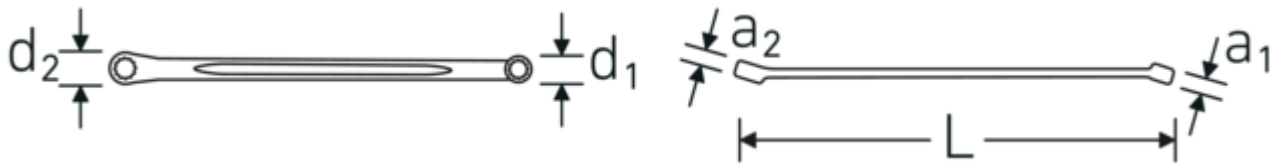

Double-ended ring spanner, inch, extra long, Spline-Drive profile

220aSP

Product no. 41160810
GTIN 4018754133505
Model 220aSP 8 x 10

Label.

Double-ended ring spanner Spanner size 1/4 x 5/16 " L.205mm

Features.

- extra long
- with Spline-Drive profile
- 15° angled
- MS-33787, MIL-W-8982
- HPQ® high performance steel, chrome plated

Advantages.

Extra long

Product highlights.

Technologies and features.

Double T-profile

Our combination and ring spanners have an additional recess in the middle of the tool. Similar to the principle of a double T-beam, this provides a tremendous load capacity and maximum strength whilst reducing weight.

Technical Drawing.

Technical Attributes.

a1	5,6 mm
a2	6 mm
Drive profile	Spline-Drive
d1	10,4 mm
d2	12,4 mm
Size of output profile	8 x 10
Length mm (L)	205 mm
Ring position	15 °
Spanner width 1 [inch]	1/4 "
Spanner width s 2 [inch]	5/16 "