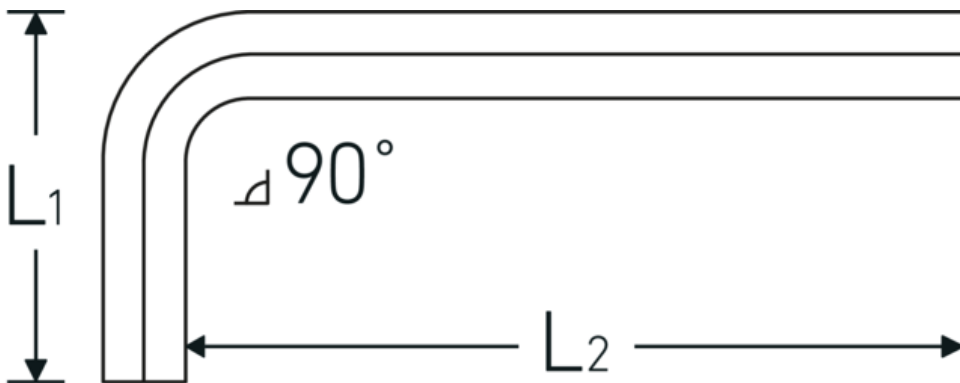

Technical Drawing.

Technical Attributes.

Drive profile	hex
External hex drive (mm)	1,3 mm
DIN	DIN ISO 2936
L1	13 mm
L2	41 mm

Logistics data.

Depth mm (IFS)	40
Width mm (IFS)	12
Height mm (IFS)	1
Length (packed, mm)	175
Width (packed, mm)	100
Height (packed, mm)	2
Volume (packed, dm³)	0.035 dm³
Product no.	43153130
Weight (gross, kg)	0,014