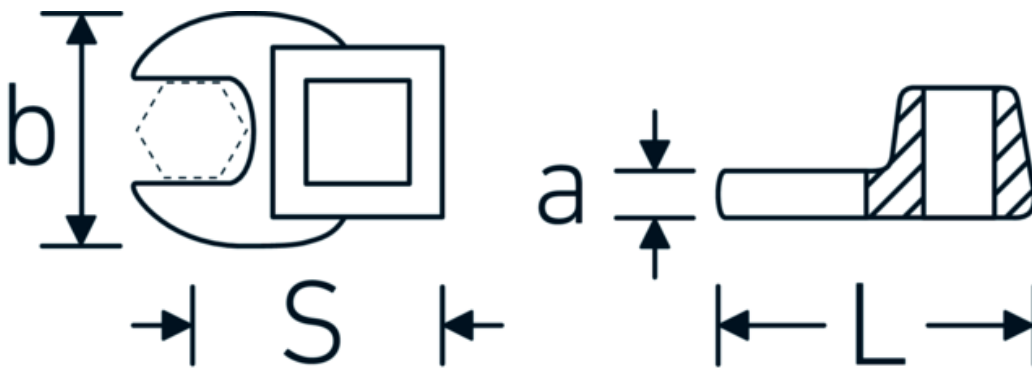

CROW-FOOT spanner

540

Product no. **02200041**
GTIN **4018754141128**
Model **540 41**

Label. 3/8 " CROW-FOOT spanner Spanner size 41mm L.63mm

Features.

- Chrome Alloy Steel, chrome plated
- Caution! Modified settings on torque wrench

Technical Drawing.

Technical Attributes.

a	8 mm
Internal square drive (inch)	3/8 "
Width mm (b)	70 mm
Length mm (L)	63 mm
S	37,2 mm
Width across flats [mm]	41 mm

Logistics data.

Depth mm (IFS)	68
Width mm (IFS)	61
Height mm (IFS)	17
Length (packed, mm)	85
Width (packed, mm)	70
Height (packed, mm)	17
Volume (packed, dm3)	0.10115 dm3

Variants.

Art. no.	Model no. (ERP)	Description	GTIN
01200008	540 8	1/4 " CROW-FOOT spanner Spanner size 8mm L.25,5mm	4018754149117
01200009	540 9	1/4 " CROW-FOOT spanner Spanner size 9mm L.25,5mm	4018754149124
01200010	540 10	1/4 " CROW-FOOT spanner Spanner size 10mm L.25,5mm	4018754149131
02200011	540 11	3/8 " CROW-FOOT spanner Spanner size 11mm L.32mm	4018754149414
02200012	540 12	3/8 " CROW-FOOT spanner Spanner size 12mm L.34,3mm	4018754003495
02200013	540 13	3/8 " CROW-FOOT spanner Spanner size 13mm L.34,3mm	4018754003501
02200014	540 14	3/8 " CROW-FOOT spanner Spanner size 14mm L.37,7mm	4018754003518
02200015	540 15	3/8 " CROW-FOOT spanner Spanner size 15mm L.37,7mm	4018754003525
02200016	540 16	3/8 " CROW-FOOT spanner Spanner size 16mm L.37,7mm	4018754003532
02200017	540 17	3/8 " CROW-FOOT spanner Spanner size 17mm L.42,5mm	4018754003549
02200018	540 18	3/8 " CROW-FOOT spanner Spanner size 18mm L.42,5mm	4018754003556
02200019	540 19	3/8 " CROW-FOOT spanner Spanner size 19mm L.42,5mm	4018754003563
02200020	540 20	3/8 " CROW-FOOT spanner Spanner size 20mm L.42,4mm	4018754141067
02200021	540 21	3/8 " CROW-FOOT spanner Spanner size 21mm L.44,5mm	4018754003570