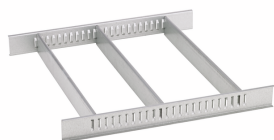

GTIN-Code.

Accessories.

90432727
Spray can holders

81483004
Paper roll holder

89010040
Cable holder

83812070
Empty tray for small components

81484001
Drawer dividers

81484002
Drawer dividers