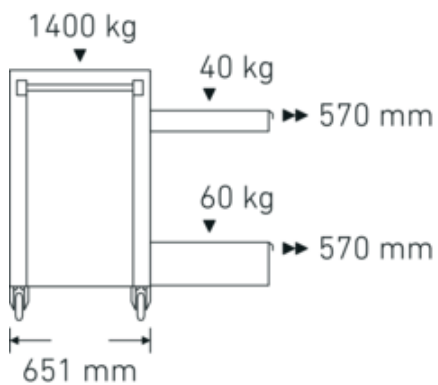

Tool trolley 95 PRO

98/7 PRO

Product no. 81200171
GTIN 4018754334513
Model 98/7 R PRO

Label.

Tool trolley 98/7 PRO 7 Drawers 651 x 1001 x 1020 mm red, RAL 3020; black RAL 9005

Product highlights.

Technical Drawing.

Technical Attributes.

Number of drawers	7
Width mm (b)	1001 mm
Colour	red, RAL 3020; black RAL 9005
Colour abbreviation	RAL 3020; RAL 9005

Logistics data.

Depth mm (IFS)	890
Width mm (IFS)	650
Height mm (IFS)	865
Length (packed, mm)	987
Width (packed, mm)	745
Height (packed, mm)	925

Height mm (h)	1020 mm	Volume (packed, dm3)	680.166375 dm3
Length mm (L)	651 mm	Product no.	81200171
No.	98/7 R PRO	Weight (gross, kg)	123,500
Internal drawer dimensions mm	695 x 525 x 75 mm (4x) 695 x 525 x 118 mm (2x) 695 x 525 x 134 mm (1x)	Weight PAP (kg)	9,500
Drawer load capacity	40 kg 40 kg 60 kg	Weight PVC (kg)	0,000
Load capacity	1,400 kg	GTIN	4018754334513
		Country of origin	CHINA
		Region of origin	Ausländischer Ursprung
		WEEE/ElektroG	nicht ear-pflichtig
		Customs tariff no.	94032080
		Packing standard	1
		Weight	114000 g

Variants.

Product no.	Art. no. (ERP)	Description	GTIN
81200169	98/7 A PRO	Tool trolley 98/7 PRO 7 Drawers 651 x 1001 x 1020 mm anthracite, RAL 7016; black, RAL 9007	4018754334490
81200170	98/7 B PRO	Tool trolley 98/7 PRO 7 Drawers 651 x 1001 x 1020 mm blue, RAL 2703035	4018754334506
81200171	98/7 R PRO	Tool trolley 98/7 PRO 7 Drawers 651 x 1001 x 1020 mm red, RAL 3020; black RAL 9005	4018754334513