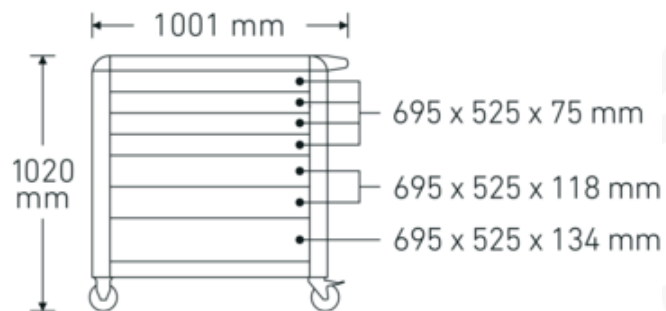

Tool trolley 95 PRO

98/7 PRO

Product no. 81200171
GTIN 4018754334513
Model 98/7 R PRO

Label.

Tool trolley 98/7 PRO 7 Drawers 651 x 1001 x 1020 mm red, RAL 3020; black RAL 9005

Product highlights.

Technical Drawing.

Technical Attributes.

Number of drawers	7
Width mm (b)	1001 mm
Colour	red, RAL 3020; black RAL 9005
Colour abbreviation	RAL 3020; RAL 9005

Logistics data.

Depth mm (IFS)	890
Width mm (IFS)	650
Height mm (IFS)	865
Length (packed, mm)	987
Width (packed, mm)	745
Height (packed, mm)	925

Height mm (h)	1020 mm	Volume (packed, dm3)	680.166375 dm3
Length mm (L)	651 mm	Product no.	81200171
No.	98/7 R PRO	Weight (gross, kg)	123,500
Internal drawer dimensions mm	695 x 525 x 75 mm (4x) 695 x 525 x 118 mm (2x) 695 x 525 x 134 mm (1x)	Weight PAP (kg)	9,500
Drawer load capacity	40 kg 40 kg 60 kg	Weight PVC (kg)	0,000
Load capacity	1,400 kg	GTIN	4018754334513
		Country of origin	CHINA
		Region of origin	Ausländischer Ursprung
		WEEE/ElektroG	nicht ear-pflichtig
		Customs tariff no.	94032080
		Packing standard	1
		Weight	114000 g