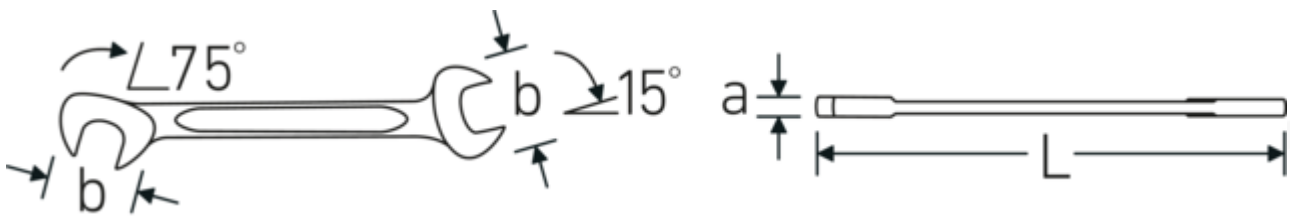

**Small double-open ended wrench  
ELECTRIC, inch**

**ELECTRIC 12a**

Product no. **40461212**  
GTIN **4018754019939**  
Model **ELECTRIC 12a 3/16**

**Label.** Double open-ended wrench, small Wrench size 3/16 " L.70mm

**Technical Drawing.**

**Technical Attributes.**

a	2 mm
Width mm (b)	10,5 mm
Length mm (L)	70 mm
Jaw angle	15/75 °
Wrench width 1 [inch]	3/16 "
Wrench width s 2 [inch]	3/16 "

**Logistics data.**

Depth mm (IFS)	70
Width mm (IFS)	11
Height mm (IFS)	2
Length (packed, mm)	70
Width (packed, mm)	40
Height (packed, mm)	7
Volume (packed, dm3)	0.0196 dm3
Product no.	40461212
Weight (gross, kg)	0,053
Weight PAP (kg)	0,000
Weight PVC (kg)	0,002
GTIN	4018754019939