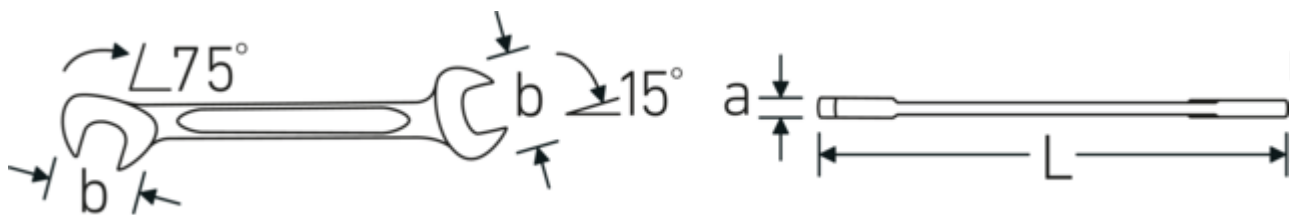

**Small double-open ended spanner**  
**ELECTRIC, inch**

**ELECTRIC 12a**

Product no. **40463232**  
GTIN **4018754020034**  
Model **ELECTRIC 12a 1/2**

**Label.** Double open-ended spanner, small Spanner size 1/2 " L.131mm

- Features.**
- spanners with equal widths across flats
  - straight design, jaw position 15° and 75°
  - sturdy, slim and lightweight intelligent design
  - high bending strength due to double T-profile
  - STAHLWILLE's round finish ensures a surface that is pleasant to the skin and has a good grip
  - extremely sturdy, exceptionally durable
  - drop-forged, hardened and cooled in oil bath
  - chrome-alloy steel, chrome plated

**Technical Drawing.**

**Technical Attributes.**

a	3 mm
Width mm (b)	28,3 mm
Length mm (L)	131 mm
Jaw angle	15/75 °
Spanner width 1 [inch]	1/2 "

**Logistics data.**

Depth mm (IFS)	131
Width mm (IFS)	29
Height mm (IFS)	3
Length (packed, mm)	135
Width (packed, mm)	70

<b>Spanner width s 2 [inch]</b>	1/2 "	<b>Height (packed, mm)</b>	15
		<b>Volume (packed, dm3)</b>	0.14175 dm3
		<b>Art. no.</b>	40463232
		<b>Weight (gross, kg)</b>	0,375
		<b>Weight PAP (kg)</b>	0,000
		<b>Weight PVC (kg)</b>	0,004
		<b>GTIN</b>	4018754020034
		<b>Country of origin</b>	GERMANY
		<b>Region of origin</b>	Nordrhein-Westfalen
		<b>WEEE/ElektroG</b>	nicht ear-pflichtig
		<b>Customs tariff no.</b>	82041100
		<b>Packing standard</b>	10
		<b>Weight</b>	37 g