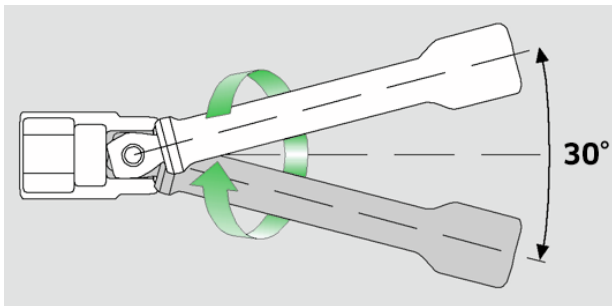

### 509W

Product no. **13010008**  
GTIN **4018754091171**  
Model **509W/10**

**Label.** 1/2 " Extension w.wobble-drive L.255mm

**Features.**

- swivel angle 15° each side
- maximum torque 200 N·m

## Advantages.

Pivot angles up to 15° to each side.

## Technical Attributes.

External square drive (inch)	1/2
Internal square drive (inch)	1/2 "
d	23,2 mm
Size	10
Length mm (L)	255 mm