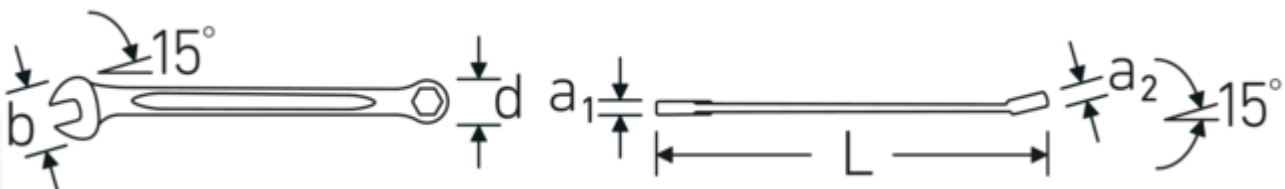

Combination spanner OPEN BOX, metric

OPEN BOX 16

Product no. **40094040**
GTIN **4018754019106**
Model **OPEN BOX 16 4**

Label. Combination spanner OPEN BOX long Spanner size 4 mm L.85mm

- Features.**
- ISO 3318
 - Chrome Alloy Steel, chrome plated

Advantages.

High-quality combination spanner set Combination spanner OPEN BOX, metric , jaw side 15 ° angled, length 85 mm, ISO 3318, , 40094040.

The double-T profile gives the spanner outstanding bending strength.

The distinctive STAHLWILLE rounded finish gives the spanner a non-slip and pleasant feel for safe working, even with oil-smearred hands.

Technical Drawing.

Technical Attributes.

a1 3 mm
a2 3,2 mm

Logistics data.

Depth mm (IFS) 87
Width mm (IFS) 13

Width mm (b)	12,5 mm	Height mm (IFS)	5
d	7,8 mm	Length (packed, mm)	100
DIN	ISO 3318	Width (packed, mm)	27
Length mm (L)	85 mm	Height (packed, mm)	13
Jaw angle	15 °	Volume (packed, dm3)	0.0351 dm3
Spanner width 1 [mm]	4 mm	Art. no.	40094040
Ring position	15 °	Weight (gross, kg)	0,094
Spanner width 2 [mm]	4 mm	Weight PAP (kg)	0,000
		Weight PVC (kg)	0,003
		GTIN	4018754019106
		Country of origin	GERMANY
		Region of origin	Nordrhein-Westfalen
		WEEE/ElektroG	nicht ear-pflichtig
		Customs tariff no.	82041100
		Packing standard	10
		Weight	9 g