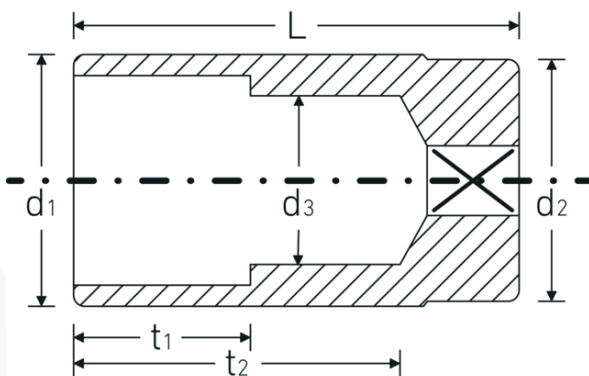

Socket

46a

Product no. **02420022**
GTIN **4018754286232**
Model **46 A 11/32**

Label. 3/8 " Socket Spanner size 11/32" L.54mm

- Features.**
- Long
 - ASME B 107.1, Fed. Spec. GGG-W-641, SAE AS 954-E
 - HPQ® heavy-duty steel, chrome-plated

Advantages.

Long

Technical Drawing.

Technical Attributes.

Drive profile bi-hex AS-Drive®

Logistics data.

Depth mm (IFS) 59

Internal square drive (inch)	3/8 "	Width mm (IFS)	16
d1	12,5 mm	Height mm (IFS)	16
d2	16,5 mm	Length (packed, mm)	130
d3	8,1 mm	Width (packed, mm)	100
Length mm (L)	54 mm	Height (packed, mm)	20
Spanner size [inch]	11/32 "	Volume (packed, dm3)	0.26 dm3
t1	9 mm	Art. no.	02420022
t2	42,5 mm	Weight (gross, kg)	0,186
		Weight PAP (kg)	0,000
		Weight PVC (kg)	0,002
		GTIN	4018754286232
		Country of origin	GERMANY
		Region of origin	Nordrhein-Westfalen
		WEEE/ElektroG	nicht ear-pflichtig
		Customs tariff no.	82042000
		Packing standard	5
		Weight	56 g