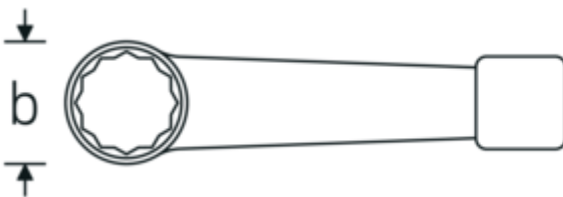

Impact ring spanner, metric

4205

Product no. **42050024**
GTIN **4018754024063**
Model **4205 24**

Label. Striking face ring spanner Spanner size 24mm L.160mm

Features.

- DIN 7444
- special steel, grey

Advantages.

DIN 7444.

Technical Drawing.

Technical Attributes.

a	15 mm
Width mm (b)	42,5 mm
DIN	DIN 7444
Length mm (L)	160 mm
Spanner width 1 [mm]	24 mm

Logistics data.

Depth mm (IFS)	165
Width mm (IFS)	43
Height mm (IFS)	15
Length (packed, mm)	165
Width (packed, mm)	43
Height (packed, mm)	15

Volume (packed, dm3)	0.106425 dm3
Art. no.	42050024
Weight (gross, kg)	0,260
Weight PAP (kg)	0,000
Weight PVC (kg)	0,003
GTIN	4018754024063
Country of origin	GERMANY
Region of origin	Nordrhein-Westfalen
WEEE/ElektroG	nicht ear-pflichtig
Customs tariff no.	82041100
Packing standard	1
Weight	200 g

42050165	4205 165	Striking face ring spanner Spanner size 165mm L.650mm	4018754024506
42050170	4205 170	Striking face ring spanner Spanner size 170mm L.650mm	4018754024513
42050175	4205 175	Striking face ring spanner Spanner size 175mm L.650mm	4018754024520
42050180	4205 180	Striking face ring spanner Spanner size 180mm L.650mm	4018754024537
42050210	4205 210	Striking face ring spanner Spanner size 210mm L.750mm	4018754024575