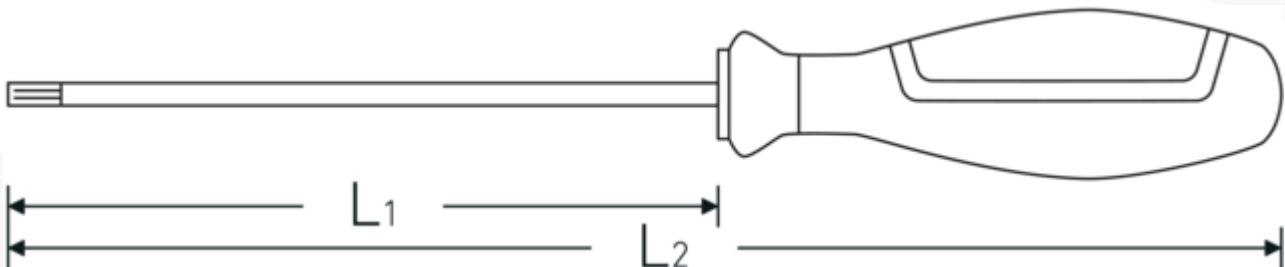

VDE TORX® screwdriver 4676 VDE

4676 VDE

Product no. **46763025**
GTIN **4018754338207**
Model **4676 VDE T25 TORX-
SCHRAUBENDREHER**

Label. VDE TORX® screwdriver T25 L.125mm

Features.

- Reduced blade diameter: for reaching and operating low-lying screw connections or screws, e.g. in switch cabinets
- in switch cabinets
- flush with the blade tip due to integrated protective insulation: saves valuable space and allows optimum access even in the tightest installation spaces Roll-off protection prevents unwanted rolling away from the workplace
- for internal TORX® screws
- Chrome-Alloy-Steel
- blade burnished
- VDE insulated up to 1000 V
- DIN EN 60900
- Insulated according to IEC 900 - AC/1000 V AC/1000 V

Technical Drawing.

Technical Attributes.

Drive profile

TORX®

Logistics data.

Depth mm (IFS)

239

DIN	DIN EN 60900	Width mm (IFS)	34
Size of output profile	T25	Height mm (IFS)	34
L1	125 mm	Length (packed, mm)	240
L2	240 mm	Width (packed, mm)	115
		Height (packed, mm)	73
		Volume (packed, dm3)	2.0148 dm3
		Art. no.	46763025
		Weight (gross, kg)	1,010
		Weight PAP (kg)	0,102
		Weight PVC (kg)	0,000
		GTIN	4018754338207
		Country of origin	GERMANY
		Region of origin	Nordrhein-Westfalen
		WEEE/ElektroG	nicht ear-pflichtig
		Customs tariff no.	82054000
		Packing standard	10
		Weight	58 g

Variants.

Art. no.	Art. no. (ERP)	Description	GTIN
46763010	4676 VDE T10 TORX-SCHRAUBENDREHER	VDE TORX® screwdriver T10 L.100mm	4018754338177
46763015	4676 VDE T15 TORX-SCHRAUBENDREHER	VDE TORX® screwdriver T15 L.100mm	4018754338184
46763020	4676 VDE T20 TORX-SCHRAUBENDREHER	VDE TORX® screwdriver T20 L.100mm	4018754338191
46763025	4676 VDE T25 TORX-SCHRAUBENDREHER	VDE TORX® screwdriver T25 L.125mm	4018754338207
46763030	4676 VDE T30 TORX-SCHRAUBENDREHER	VDE TORX® screwdriver T30 L.150mm	4018754338214