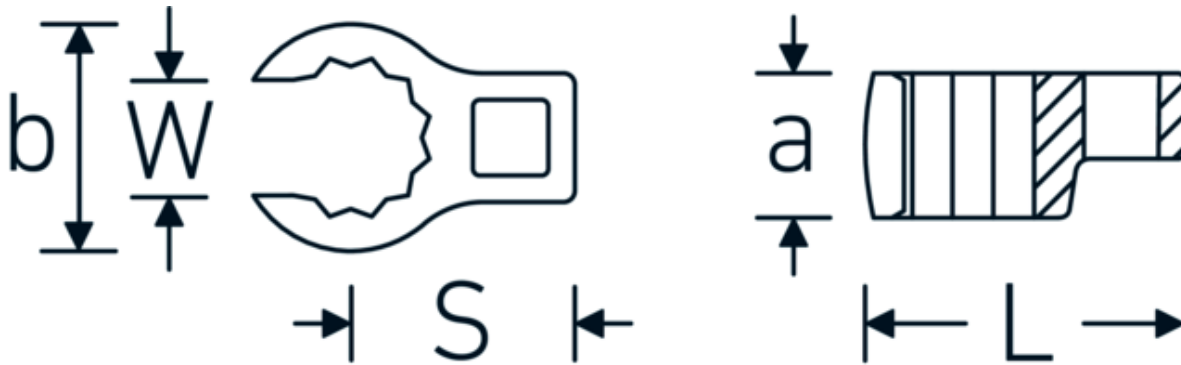

CROW-RING spanner

440

Product no. 03190040
GTIN 4018754141180
Model 440 40

Label. 1/2 " CROW-RING spanner Spanner size 40mm L.71,8mm

- Features.**
- Chrome Alloy Steel, chrome plated
 - Caution! Modified settings on torque wrench

Technical Drawing.

Technical Attributes.

a	24,5 mm
Internal square drive (inch)	1/2 "
Width mm (b)	57,9 mm
Length mm (L)	71,8 mm
S	37,7 mm
Width across flats [mm]	40 mm
W	31 mm

Logistics data.

Depth mm (IFS)	72
Width mm (IFS)	56
Height mm (IFS)	24
Length (packed, mm)	72
Width (packed, mm)	56
Height (packed, mm)	24
Volume (packed, dm3)	0.096768 dm3

Variants.

Art. no.	Model no. (ERP)	Description	GTIN
01190008	440 8	1/4 " CROW-RING spanner Spanner size 8mm L.23,8mm	4018754149094
01190009	440 9	1/4 " CROW-RING spanner Spanner size 9mm L.28,5mm	4018754140985
01190010	440 10	1/4 " CROW-RING spanner Spanner size 10mm L.28,4mm	4018754000739
01190011	440 11	1/4 " CROW-RING spanner Spanner size 11mm L.28mm	4018754149100
01190012	440 12	1/4 " CROW-RING spanner Spanner size 12mm L.30,8mm	4018754000746
01190013	440 13	1/4 " CROW-RING spanner Spanner size 13mm L.32mm	4018754102099
01190014	440 14	1/4 " CROW-RING spanner Spanner size 14mm L.31,7mm	4018754000753
02190015	440 15	3/8 " CROW-RING spanner Spanner size 15mm L.36,5mm	4018754141029
02190016	440 16	3/8 " CROW-RING spanner Spanner size 16mm L.36,1mm	4018754003389
02190017	440 17	3/8 " CROW-RING spanner Spanner size 17mm L.39,2mm	4018754003396
02190018	440 18	3/8 " CROW-RING spanner Spanner size 18mm L.40,8mm	4018754003402
02190019	440 19	3/8 " CROW-RING spanner Spanner size 19mm L.40,5mm	4018754003419
02190020	440 20	3/8 " CROW-RING spanner Spanner size 20mm L.42,9mm	4018754141036
02190021	440 21	3/8 " CROW-RING spanner Spanner size 21mm L.42,8mm	4018754003426