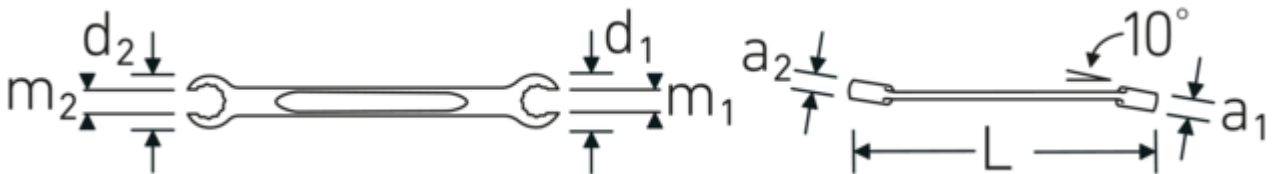

Double-ended ring spanner OPEN RING, angled, metric, bi-hex

OPEN RING 24

Product no. 41081417
GTIN 4018754021949
Model OPEN RING 24 14 x 17

Label. Double-ended ring spanner, angled Spanner size 14 x 17 mm L.200mm

- Features.**
- metric width across flats
 - 10° angled
 - with bi-hex
 - DIN 3118/ISO 3318
 - sturdy, slim and lightweight design
 - extremely resilient and durable
 - STAHLWILLE round finish for a pleasant, non-slip feel
 - drop-forged, hardened and cooled in an oil bath
 - Chrome-Alloy-Steel, chrome-plated

Advantages.

With bi-hexagon

Technical Drawing.

Technical Attributes.

a1	10,5 mm
a2	12 mm
Drive profile	bi-hex AS-Drive®
d1	26 mm
d2	30 mm
DIN	DIN 3118 / ISO 3318
Length mm (L)	200 mm
m1	11 mm
m2	14 mm
Spanner width 1 [mm]	14 mm
Ring position	10 °
Spanner width 2 [mm]	17 mm

Logistics data.

Depth mm (IFS)	200
Width mm (IFS)	31
Height mm (IFS)	16
Length (packed, mm)	205
Width (packed, mm)	64
Height (packed, mm)	62
Volume (packed, dm3)	0.81344 dm3
Art. no.	41081417
Weight (gross, kg)	1,195
Weight PAP (kg)	0,000
Weight PVC (kg)	0,011
GTIN	4018754021949
Country of origin	GERMANY
Region of origin	Nordrhein-Westfalen
WEEE/ElektroG	nicht ear-pflichtig
Customs tariff no.	82041100
Packing standard	10
Weight	115 g