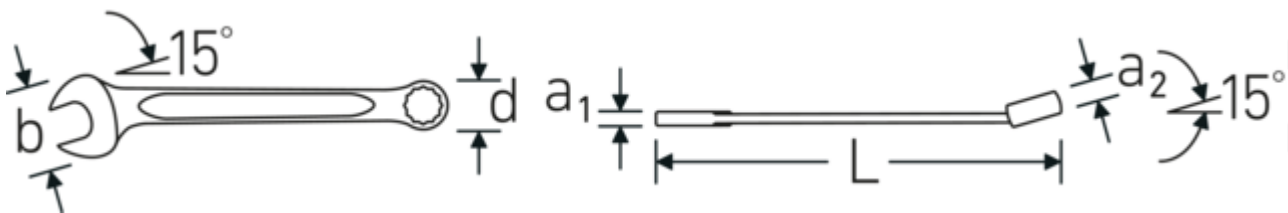

Combination spanner OPEN BOX, inch OPEN BOX 13a

Product no. **40483434**
GTIN **4018754020164**
Model **OPEN BOX 13a 9/16**

Label. Combination spanner OPEN BOX long Spanner size 9/16 " L.165mm

Features. • Chrome Alloy Steel, chrome plated

Advantages.

Made in Germany – STAHLWILLE Combination spanner OPEN BOX, inch , open end 15 °angled, length 165 mm, DIN 3113 Form A / ISO 7738 Form A, , 40483434.

Technical Drawing.

Technical Attributes.

a1	5,3 mm
a2	8,5 mm
Width mm (b)	32 mm
d	20,6 mm

Logistics data.

Depth mm (IFS)	167
Width mm (IFS)	32
Height mm (IFS)	13
Length (packed, mm)	180
Width (packed, mm)	55

DIN	DIN 3113 Form A / ISO 7738 Form A	Height (packed, mm)	41
Length mm (L)	165 mm	Volume (packed, dm³)	0.4059 dm ³
Jaw angle	15 °	Art. no.	40483434
Ring position	15 °	Weight (gross, kg)	0,689
Spanner width 1 [inch]	9/16 "	Weight PAP (kg)	0,000
Spanner width s 2 [inch]	9/16 "	Weight PVC (kg)	0,008
		GTIN	4018754020164
		Country of origin	GERMANY
		Region of origin	Nordrhein-Westfalen
		WEEE/ElektroG	nicht ear-pflichtig
		Customs tariff no.	82041100
		Packing standard	10
		Weight	70 g