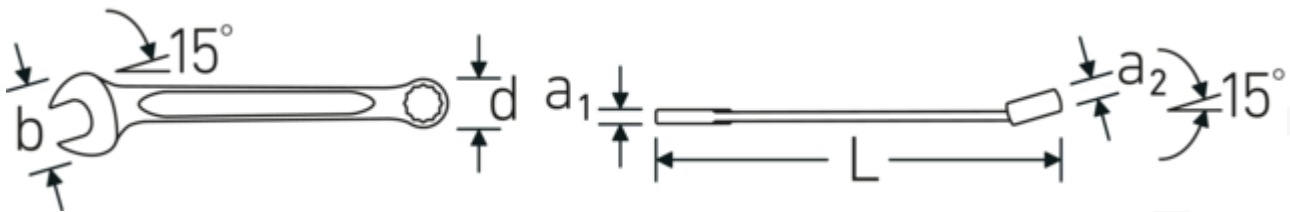

Combination wrench OPEN BOX, inch

OPEN BOX 13a

Product no. **40483434**
 GTIN **4018754020164**
 Model **OPEN BOX 13a 9/16**

Label. Combination wrench Wrench size 9/16 " L.165mm

Technical Drawing.

Technical Attributes.

a1	5,3 mm
a2	8,5 mm
Width mm (b)	32 mm
d	20,6 mm
DIN	DIN 3113 Form A / ISO 7738 Form A
Length mm (L)	165 mm
Jaw angle	15 °
Ring position	15 °
Wrench width 1 [inch]	9/16 "
Wrench width s 2 [inch]	9/16 "

Logistics data.

Depth mm (IFS)	167
Width mm (IFS)	32
Height mm (IFS)	13
Length (packed, mm)	180
Width (packed, mm)	55
Height (packed, mm)	41
Volume (packed, dm ³)	0.4059 dm ³
Product no.	40483434
Weight (gross, kg)	0,689
Weight PAP (kg)	0,000
Weight PVC (kg)	0,008
GTIN	4018754020164