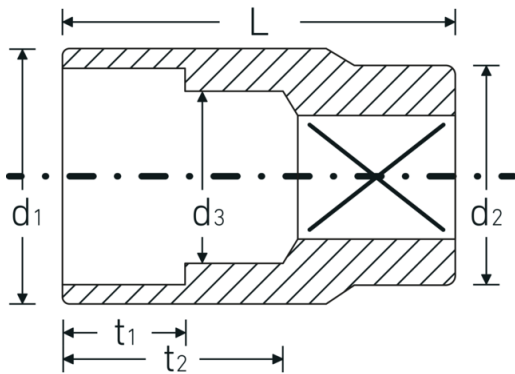

Sockets 1/2", inch

50a

Product no. **03410044**
GTIN **4018754007950**
Model **50 A 7/8**

Label.

1/2 " Socket Wrench size 7/8" L.42mm

Technical Drawing.

Technical Attributes.

Drive profile	bi-hex AS-Drive®
Internal square drive (inch)	1/2 "
d1	29,7 mm
d2	26 mm
d3	21 mm
Length mm (L)	42 mm
Wrench size [inch]	7/8 "
t1	18 mm
t2	24,9 mm

Logistics data.

Depth mm (IFS)	42
Width mm (IFS)	30
Height mm (IFS)	30
Length (packed, mm)	95
Width (packed, mm)	45
Height (packed, mm)	60
Volume (packed, dm3)	0.2565 dm3
Product no.	03410044
Weight (gross, kg)	0,508